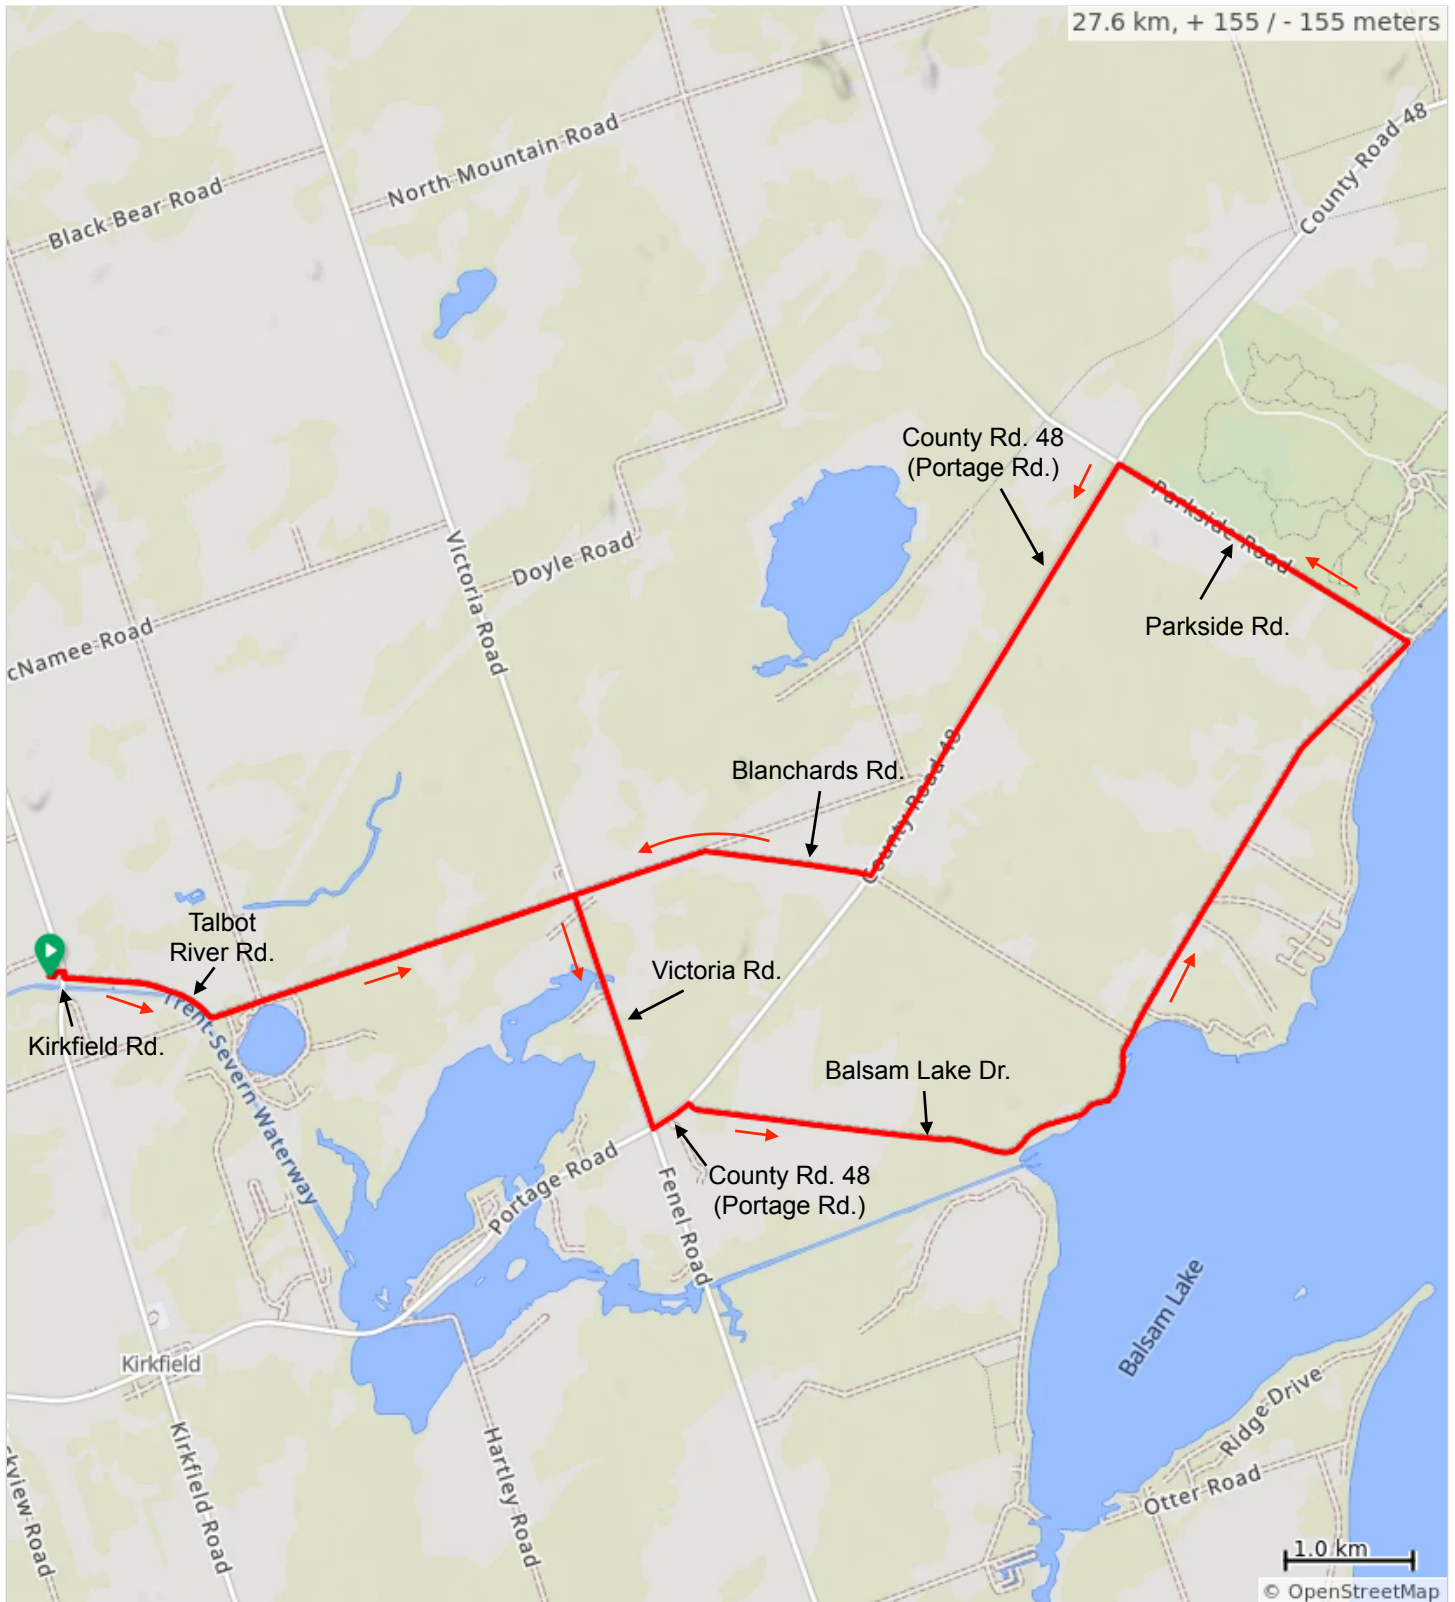

## Kirkfield Route Options

Kirkfield Lift Lock  
2029 Kirkfield Dr.

1. Kirkfield - 27.6 km - Balsam Lake Park Loop
2. Kirkfield - 34.3 km - North Bay Drive Loop
3. Kirkfield - 54.8 km - Dalrymple Loop

# Kirkfield - 27.6 km - Balsam Lake Park Loop

Kirkfield Lift Lock, 2029 Kirkfield Road

## Kirkfield - 27.6 km - Balsam Lake Park Loop

Dist	Type	Note
0.0		Start of route
0.0		Left
0.1		Right onto Kirkfield Road, 6
0.2		Left onto Talbot River Road
4.4		Right onto Victoria Road, 35
6.3		Sharp left onto County Road 48, 48
6.7		Right onto Balsam Lake Drive
14.4		Left onto Parkside Road
17.1		Left onto County Road 48/Portage Rd.
20.8		Right onto Blanchards Road
22.1		Veer left to stay on Blanchards Rd.
23.2		Continue straight onto Talbot River Rd.
27.4		Right onto Kirkfield Road, 6
27.5		Left
27.6		Right
27.6		End of route

## Kirkfield - 54.8 km - Dalrymple Loop

Dist	Type	Note
0.0	📍	Start of route
0.0	←	Left
0.1	→	Right onto Kirkfield Road, 6
0.2	←	Left onto Talbot River Road
4.4	←	Left onto Victoria Road, 35
21.6	←	Left onto Monck Road, 45
31.1	←	Left onto Lake Dalrymple Road
35.7	→	Right onto Lake Dalrymple Road
41.4	←	Left onto Kirkfield Road, CR 6
54.7	→	Right into parking area
54.8	📍	End of route