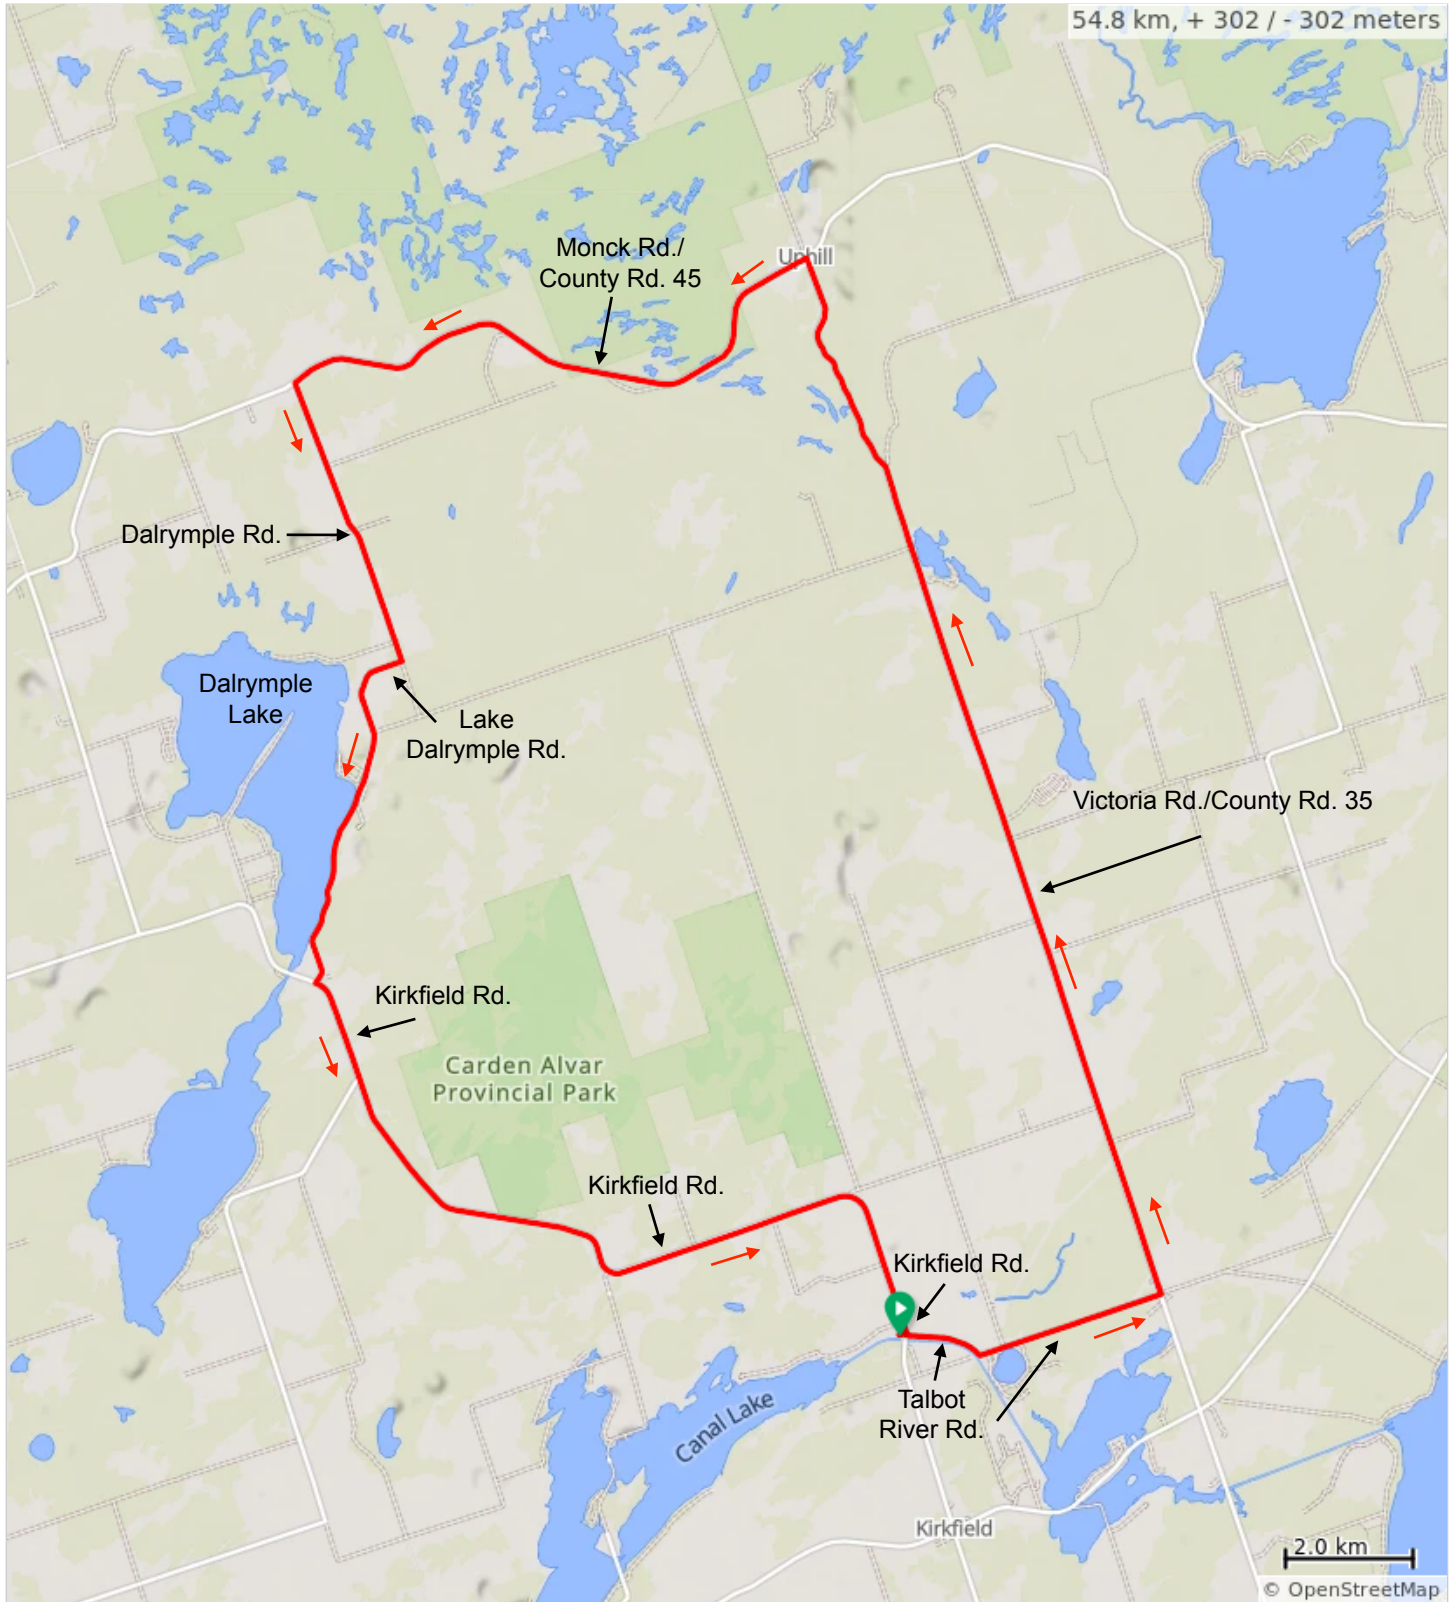

## Kirkfield - 34.3 km - North Bay Drive Loop

Dist	Type	Note
0.0		Start of route
0.0		Left
0.1		Right onto Kirkfield Road, 6
0.2		Left onto Talbot River Road
4.4		Right onto Victoria Road, 35
6.3		Sharp left onto County Road 48/Portage Rd.
6.7		Right onto Balsam Lake Drive
16.3		Continue onto N Bay Dr
19.7		Left onto Portage Rd/County Rd 48/Kawartha Lakes County Rd 48
27.5		Right onto Blanchards Rd
28.8		Left to stay on Blanchards Rd
29.9		Continue onto Talbot River Rd
34.1		Right onto Kirkfield Rd/Kawartha Lakes County Rd 6
34.3		End of route

34.3 kilometers. +191/-189 meters

# Kirkfield - 54.8 km - Dalrymple Loop

Kirkfield Lift Lock, 2029 Kirkfield Road

## Kirkfield - 54.8 km - Dalrymple Loop

Dist	Type	Note
0.0	📍	Start of route
0.0	←	Left
0.1	→	Right onto Kirkfield Road, 6
0.2	←	Left onto Talbot River Road
4.4	←	Left onto Victoria Road, 35
21.6	←	Left onto Monck Road, 45
31.1	←	Left onto Lake Dalrymple Road
35.7	→	Right onto Lake Dalrymple Road
41.4	←	Left onto Kirkfield Road, CR 6
54.7	→	Right into parking area
54.8	📍	End of route