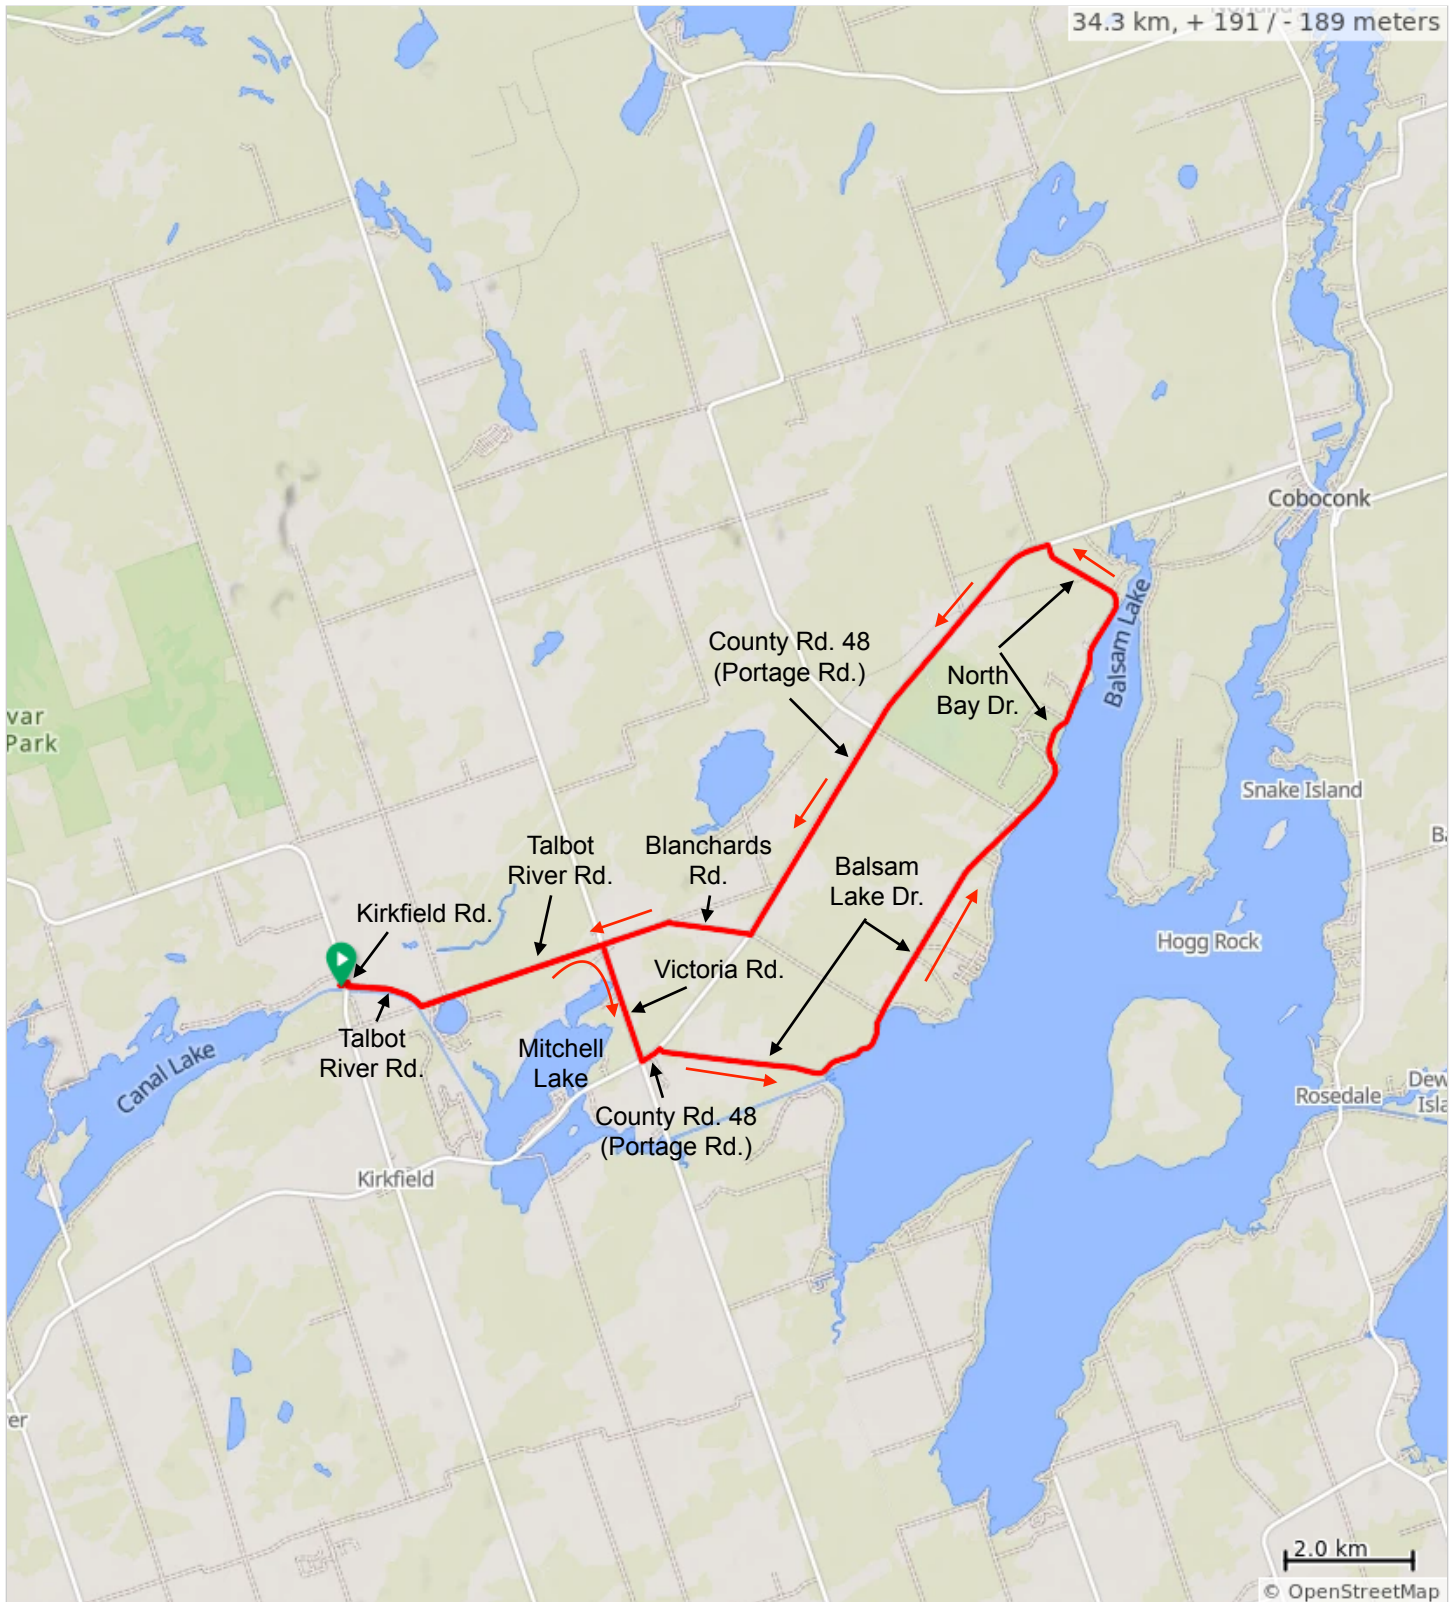

# Kirkfield - 27.6 km - Balsam Lake Park Loop

Kirkfield Lift Lock, 2029 Kirkfield Road

## Kirkfield - 27.6 km - Balsam Lake Park Loop

Dist	Type	Note
0.0		Start of route
0.0		Left
0.1		Right onto Kirkfield Road, 6
0.2		Left onto Talbot River Road
4.4		Right onto Victoria Road, 35
6.3		Sharp left onto County Road 48, 48
6.7		Right onto Balsam Lake Drive
14.4		Left onto Parkside Road
17.1		Left onto County Road 48/Portage Rd.
20.8		Right onto Blanchards Road
22.1		Veer left to stay on Blanchards Rd.
23.2		Continue straight onto Talbot River Rd.
27.4		Right onto Kirkfield Road, 6
27.5		Left
27.6		Right
27.6		End of route

# Kirkfield - 34.3 km - North Bay Drive Loop

Kirkfield Lift Lock, 2029 Kirkfield Road

## Kirkfield - 54.8 km - Dalrymple Loop

Dist	Type	Note
0.0	📍	Start of route
0.0	←	Left
0.1	→	Right onto Kirkfield Road, 6
0.2	←	Left onto Talbot River Road
4.4	←	Left onto Victoria Road, 35
21.6	←	Left onto Monck Road, 45
31.1	←	Left onto Lake Dalrymple Road
35.7	→	Right onto Lake Dalrymple Road
41.4	←	Left onto Kirkfield Road, CR 6
54.7	→	Right into parking area
54.8	📍	End of route