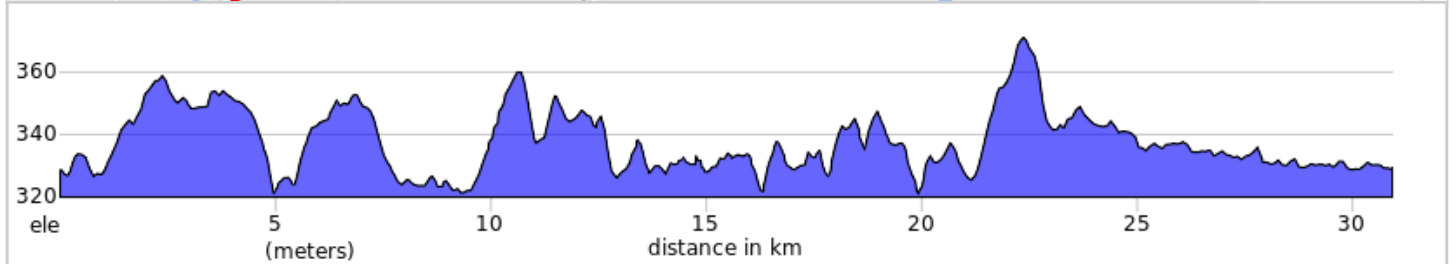

14.6 kilometers. +141/-144 meters

Lochlin - North Loop - 25 km

Lochlin Community Centre
4739 Gelert Road

Lochlin - North Loop - 25 km

Type	Dist	Note
📍	0.0	Start of route
←	0.1	Left from back parking lot and head north on Lochlin Rd.
←	3.0	Left onto Tom Bolton Road
→	4.3	Right onto Kashagawigamog Lake Road (County Rd. 18)
→	14.0	Right onto Gelert Road (County Rd. 1)
→	25.0	Right into Lochlin Community Centre parking lot
📍	25.0	End of route

25.0 kilometers. +221/-225 meters

Lochlin- Big Loop - 30.9 km

Lochlin Community Centre
4739 Gelert Road

Lochlin- Big Loop - 30.9 km

Type	Dist	Note
📍	0.0	Start of route
➔	0.0	Right onto Gelert Road (County Rd. 1) from Lochlin Community Centre
➔	4.7	Right onto Ingoldsby Road, (County Rd. 17)
➔	8.5	Right onto Kashagawigamog Lake Road (County Rd. 18)
➔	19.9	Right onto Gelert Road (County Rd. 1)
➔	30.9	Right into Lochlin Community Centre parking lot
📍	30.9	End of route