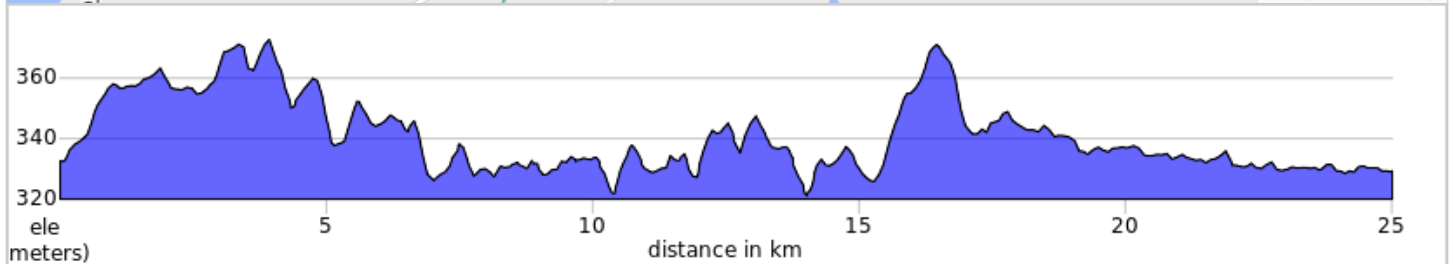

Lochlin Community Centre
4739 Gelert Road

Lochlin - Short Loop - 14.6 km

Type	Dist	Note
📍	0.0	Start of route
←	0.1	Left from back parking lot onto Lochlin Rd.
←	3.0	Left onto Tom Bolton Road
←	4.3	Left onto Kashagawigamog Lake Road (County Rd. 18)
←	6.1	Left onto Ingoldsby Road (County Rd. 17)
←	9.9	Left onto Gelert Road (County Rd. 1)
←	14.5	Left into Lochlin Community Centre parking lot
📍	14.6	End of route

14.6 kilometers. +141/-144 meters

Lochlin - North Loop - 25 km

Lochlin Community Centre
4739 Gelert Road

Lochlin - North Loop - 25 km

Type	Dist	Note
📍	0.0	Start of route
←	0.1	Left from back parking lot and head north on Lochlin Rd.
←	3.0	Left onto Tom Bolton Road
→	4.3	Right onto Kashagawigamog Lake Road (County Rd. 18)
→	14.0	Right onto Gelert Road (County Rd. 1)
→	25.0	Right into Lochlin Community Centre parking lot
📍	25.0	End of route

25.0 kilometers. +221/-225 meters

Lochlin- Big Loop - 30.9 km

Lochlin Community Centre
4739 Gelert Road

Lochlin- Big Loop - 30.9 km

Type	Dist	Note
📍	0.0	Start of route
➔	0.0	Right onto Gelert Road (County Rd. 1) from Lochlin Community Centre
➔	4.7	Right onto Ingoldsby Road, (County Rd. 17)
➔	8.5	Right onto Kashagawigamog Lake Road (County Rd. 18)
➔	19.9	Right onto Gelert Road (County Rd. 1)
➔	30.9	Right into Lochlin Community Centre parking lot
📍	30.9	End of route