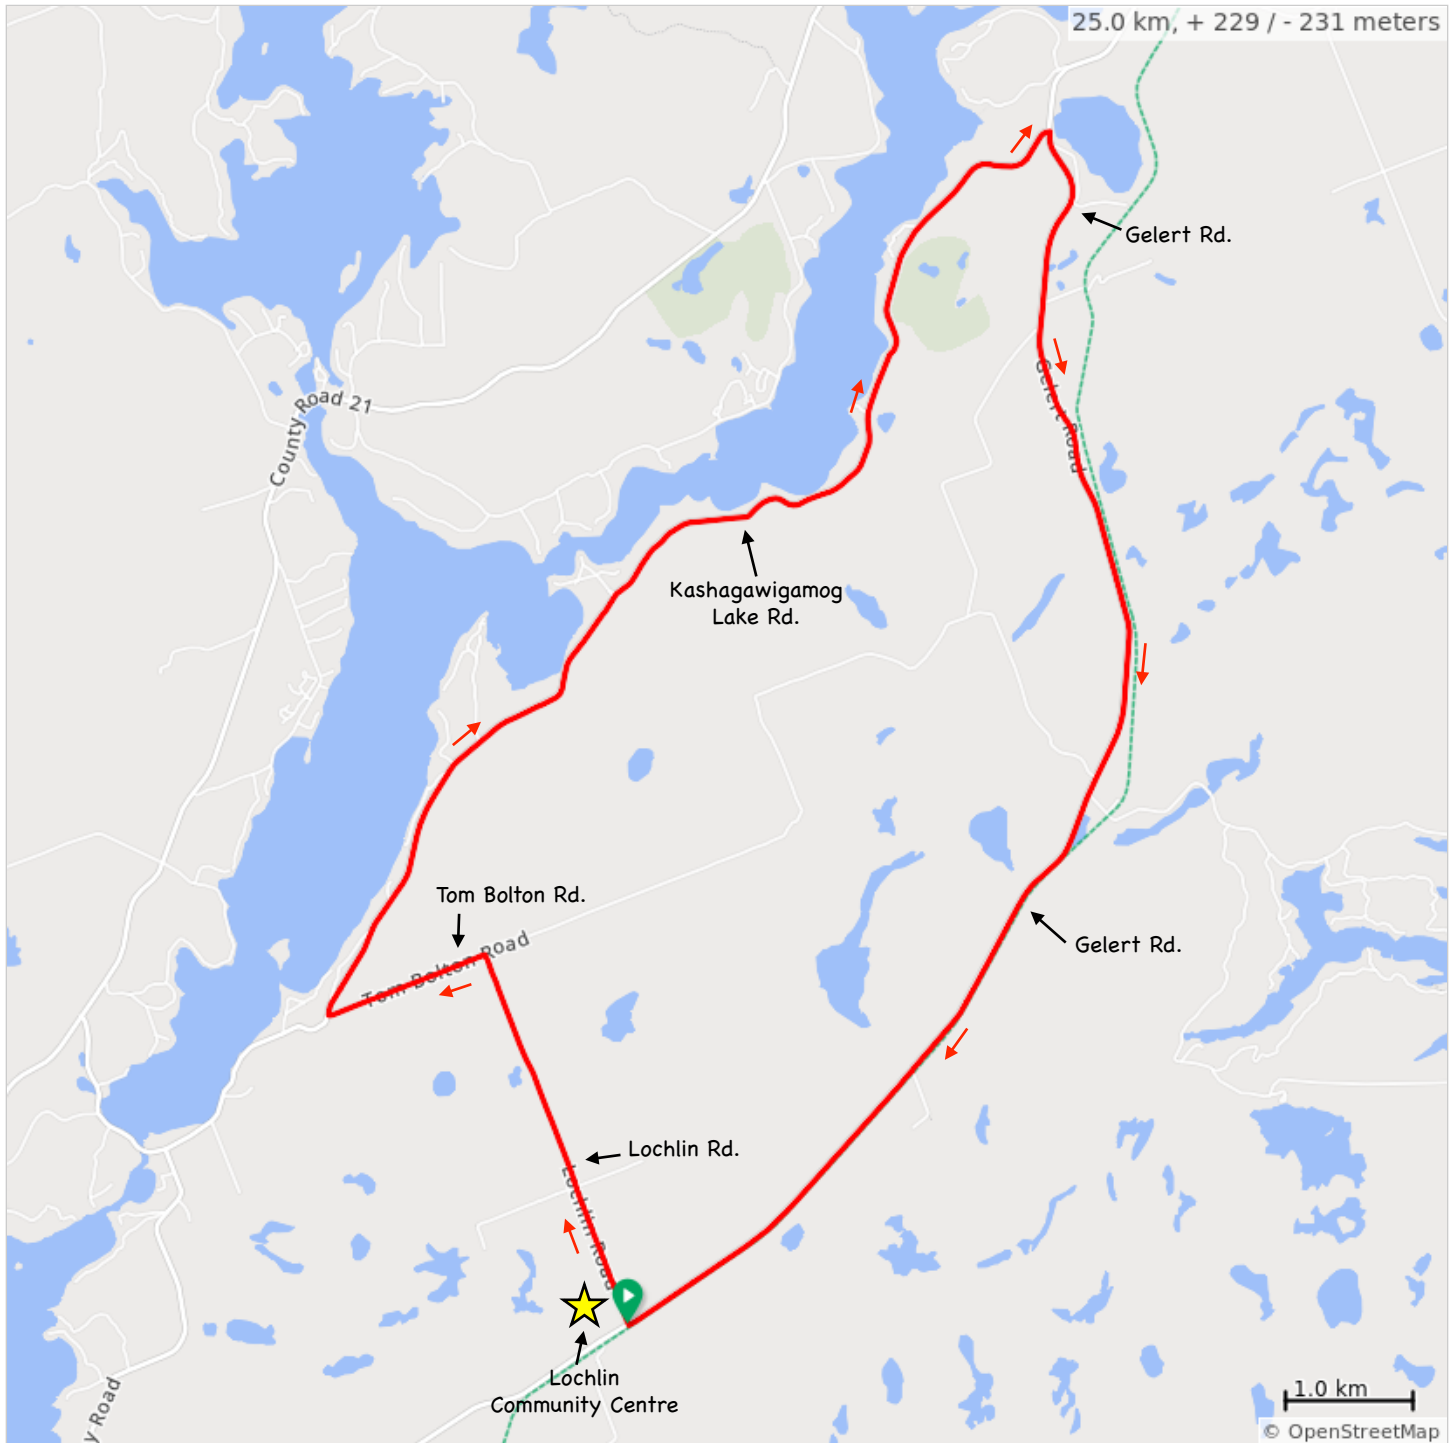

Lochlin Community Centre
4739 Gelert Road

Lochlin - Short Loop - 14.6 km

Type	Dist	Note
📍	0.0	Start of route
←	0.1	Left from back parking lot onto Lochlin Rd.
←	3.0	Left onto Tom Bolton Road
←	4.3	Left onto Kashagawigamog Lake Road (County Rd. 18)
←	6.1	Left onto Ingoldsby Road (County Rd. 17)
←	9.9	Left onto Gelert Road (County Rd. 1)
←	14.5	Left into Lochlin Community Centre parking lot
📍	14.6	End of route

14.6 kilometers. +141/-144 meters

Lochlin - North Loop - 25 km

Lochlin Community Centre
4739 Gelert Road

Lochlin - North Loop - 25 km

Type	Dist	Note
📍	0.0	Start of route
←	0.1	Left from back parking lot and head north on Lochlin Rd.
←	3.0	Left onto Tom Bolton Road
→	4.3	Right onto Kashagawigamog Lake Road (County Rd. 18)
→	14.0	Right onto Gelert Road (County Rd. 1)
→	25.0	Right into Lochlin Community Centre parking lot
📍	25.0	End of route

25.0 kilometers. +221/-225 meters

Lochlin- Big Loop - 30.9 km

Lochlin Community Centre
4739 Gelert Road

Lochlin- Big Loop - 30.9 km

Type	Dist	Note
📍	0.0	Start of route
➔	0.0	Right onto Gelert Road (County Rd. 1) from Lochlin Community Centre
➔	4.7	Right onto Ingoldsby Road, (County Rd. 17)
➔	8.5	Right onto Kashagawigamog Lake Road (County Rd. 18)
➔	19.9	Right onto Gelert Road (County Rd. 1)
➔	30.9	Right into Lochlin Community Centre parking lot
📍	30.9	End of route

30.9 kilometers. +278/-277 meters