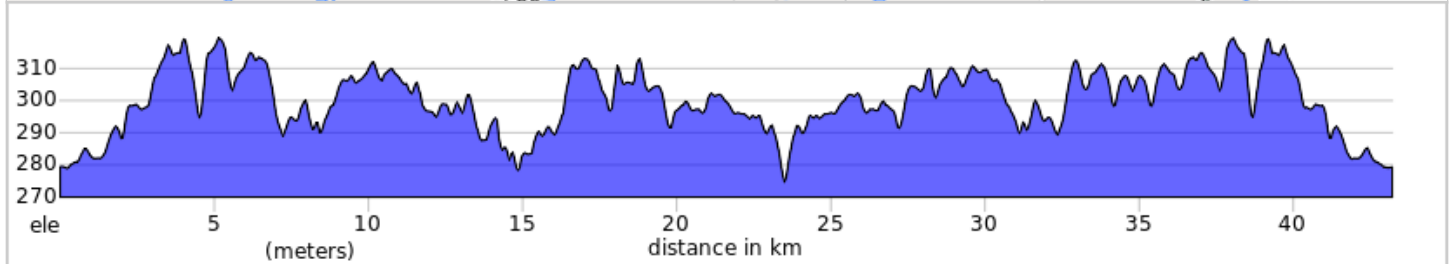

27.8 kilometers. +158/-156 meters

Kinmount - Davis & Clear Lakes Loop - 30.4 km

Kinmount Heritage Museum, Station Road

Kinmount - Davis & Clear Lakes Loop - 30.4 km

Type	Dist	Note
	0.0	Start of route
	0.0	Right onto Victoria Rail Trail
	0.2	Right onto County Road 45
	0.2	Left onto County Road 121
	2.9	Left onto Swinson Road
	4.3	Left to stay on Swinson Road
	6.6	Right onto Davis Lake Road
	9.5	Right to stay on Davis Lake Road
	10.5	Left to stay on Davis Lake Road
	14.6	Slight left onto Miners Bay Road
	15.2	Continue onto Clear Lake Road
	16.5	Left to stay on Clear Lake Road
	17.2	Keep left to stay on Clear Lake Road
	18.9	Left onto Buller Road
	20.9	Right onto Davis Lake Road
	23.7	Left onto Swinson Road
	26.0	Keep right to stay on Swinson Road
	27.5	Right onto County Road 121
	30.1	Right onto County Road 45
	30.1	Left onto Victoria Rail Trail Corridor
	30.3	End of route

30.3 kilometers. +291/-291 meters

Kinmount - Davis & Clear Lakes Loop Plus - 43.2 km

Kinmount Heritage Museum, Station Road

Kinmount - Davis & Clear Lakes Loop Plus - 43.2 km

Type	Dist	Note
	0.0	Start of route
	0.0	Right onto Victoria Rail Trail
	0.2	Right onto County Road 45
	0.2	Left onto County Road 121
	2.9	Left onto Swinson Road
	4.3	Left to stay on Swinson Road
	6.6	Right onto Davis Lake Road
	9.5	Right to stay on Davis Lake Road
	10.5	Left to stay on Davis Lake Road
	14.6	Slight left onto Miners Bay Road
	16.5	Left to stay on Clear Lake Road
	17.2	Keep left to stay on Clear Lake Road
	18.9	Right onto Buller Road
	23.5	Make a U-turn at Buller Road & Par Lake Rd.
	30.1	Right onto Davis Lake Road
	33.0	Right onto Davis Lake Road
	34.8	Make a U-turn at Davis Lake Road & Lutterworth Rd.
	36.6	Continue onto Swinson Road
	38.9	Keep right to stay on Swinson Road
	40.3	Right onto County Road 121
	43.0	Right onto County Road 45
	43.0	Left onto Victoria Rail Trail Corridor
	43.2	End of route

43.2 kilometers. +400/-400 meters