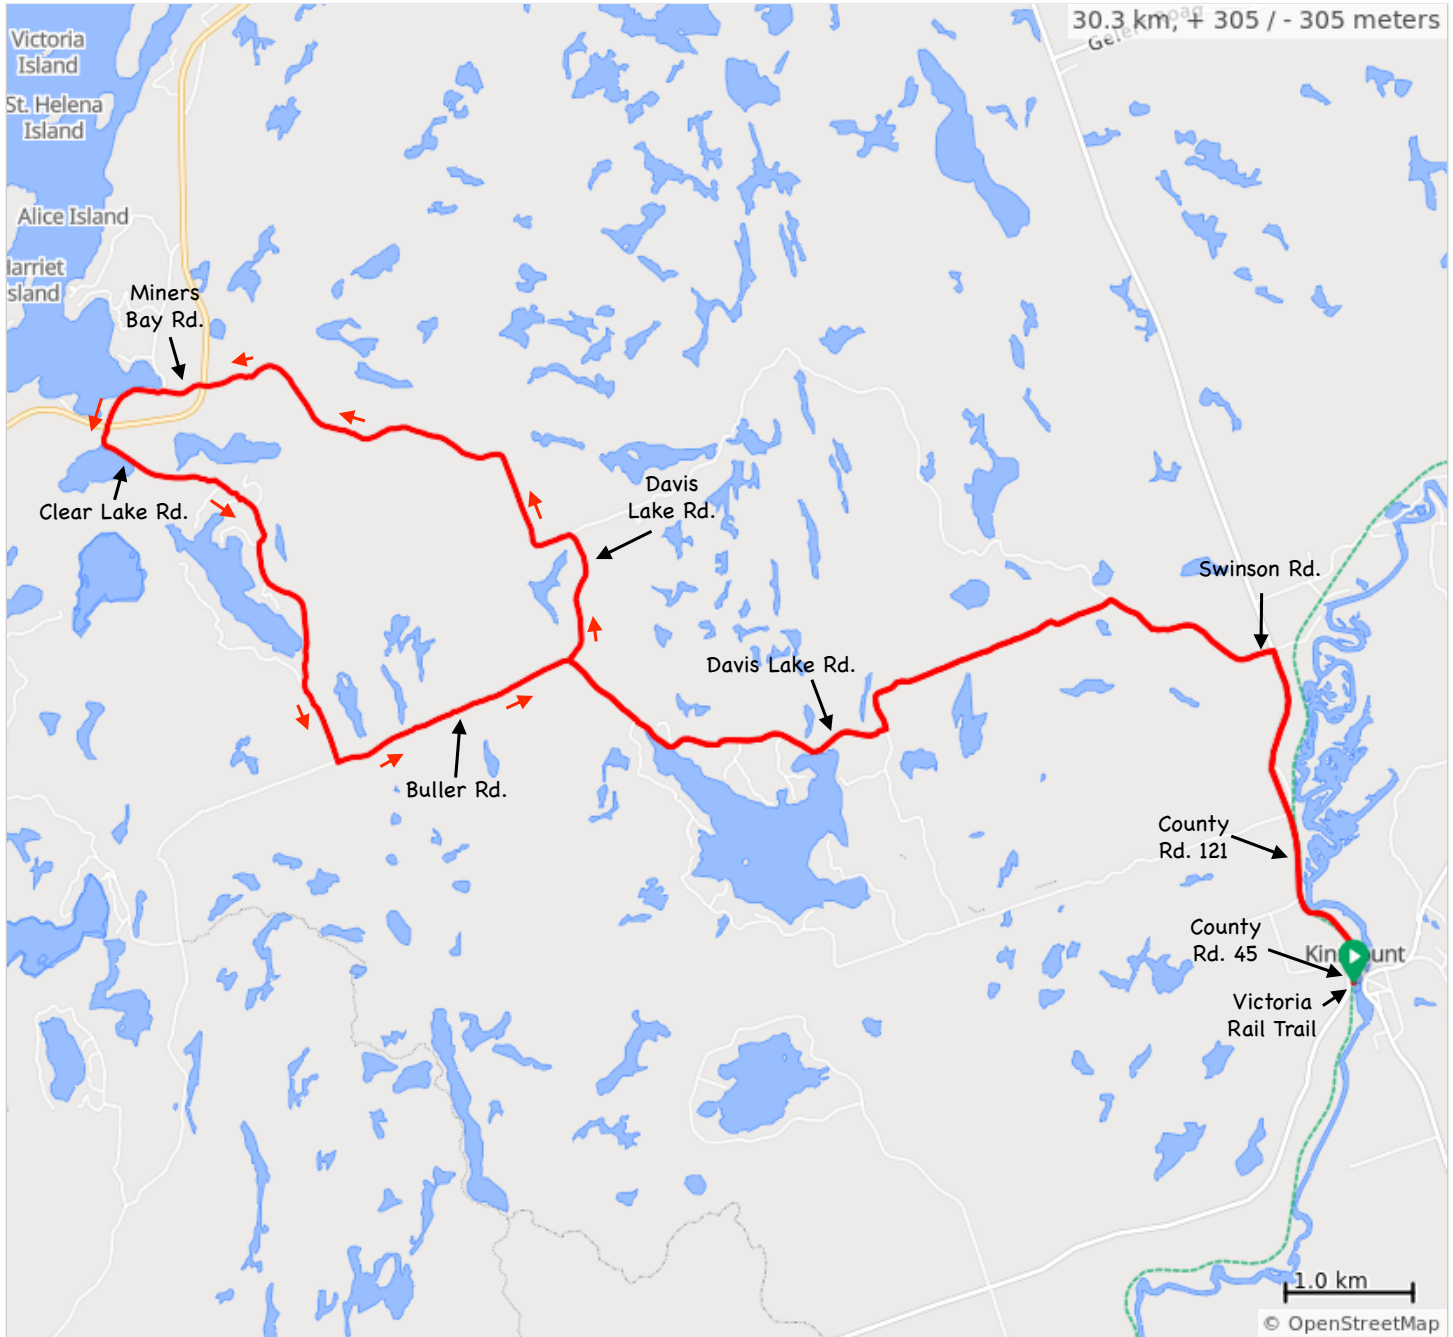

Kinmount Route Options

Kinmount Heritage Museum, Station Road

1. Kinmount - Rail Trail to Burnt River 27.8 km
2. Kinmount - Davis & Clear Lakes Loop 30.4 km
3. Kinmount - Davis & Clear Lakes Loop Plus 43.2 km

Kinmount - Rail Trail to Burnt River - 27.8 km

Kinmount Heritage Museum, Station Road

Kinmount - Rail Trail to Burnt River - 27.8 km

Type	Dist	Note
	0.0	Start of route
	0.2	From the Heritage Museum, turn left onto Victoria Rail Trail
	13.5	Right onto Hillside Dr/County Rd 44
	13.8	Left onto Burnt River Road
	14.0	Right onto Somerville Centre Rd
	14.0	Turn around at Burnt River Somerville Centre
	14.1	Left onto Burnt River Road
	14.3	Right onto Hillside Dr/County Rd 44
	14.6	Left onto Victoria Rail Trail
	27.8	End of route

27.8 kilometers. +158/-156 meters

Kinmount - Davis & Clear Lakes Loop - 30.4 km

Kinmount Heritage Museum, Station Road

Kinmount - Davis & Clear Lakes Loop - 30.4 km

Type	Dist	Note
	0.0	Start of route
	0.0	Right onto Victoria Rail Trail
	0.2	Right onto County Road 45
	0.2	Left onto County Road 121
	2.9	Left onto Swinson Road
	4.3	Left to stay on Swinson Road
	6.6	Right onto Davis Lake Road
	9.5	Right to stay on Davis Lake Road
	10.5	Left to stay on Davis Lake Road
	14.6	Slight left onto Miners Bay Road
	15.2	Continue onto Clear Lake Road
	16.5	Left to stay on Clear Lake Road
	17.2	Keep left to stay on Clear Lake Road
	18.9	Left onto Buller Road
	20.9	Right onto Davis Lake Road
	23.7	Left onto Swinson Road
	26.0	Keep right to stay on Swinson Road
	27.5	Right onto County Road 121
	30.1	Right onto County Road 45
	30.1	Left onto Victoria Rail Trail Corridor
	30.3	End of route