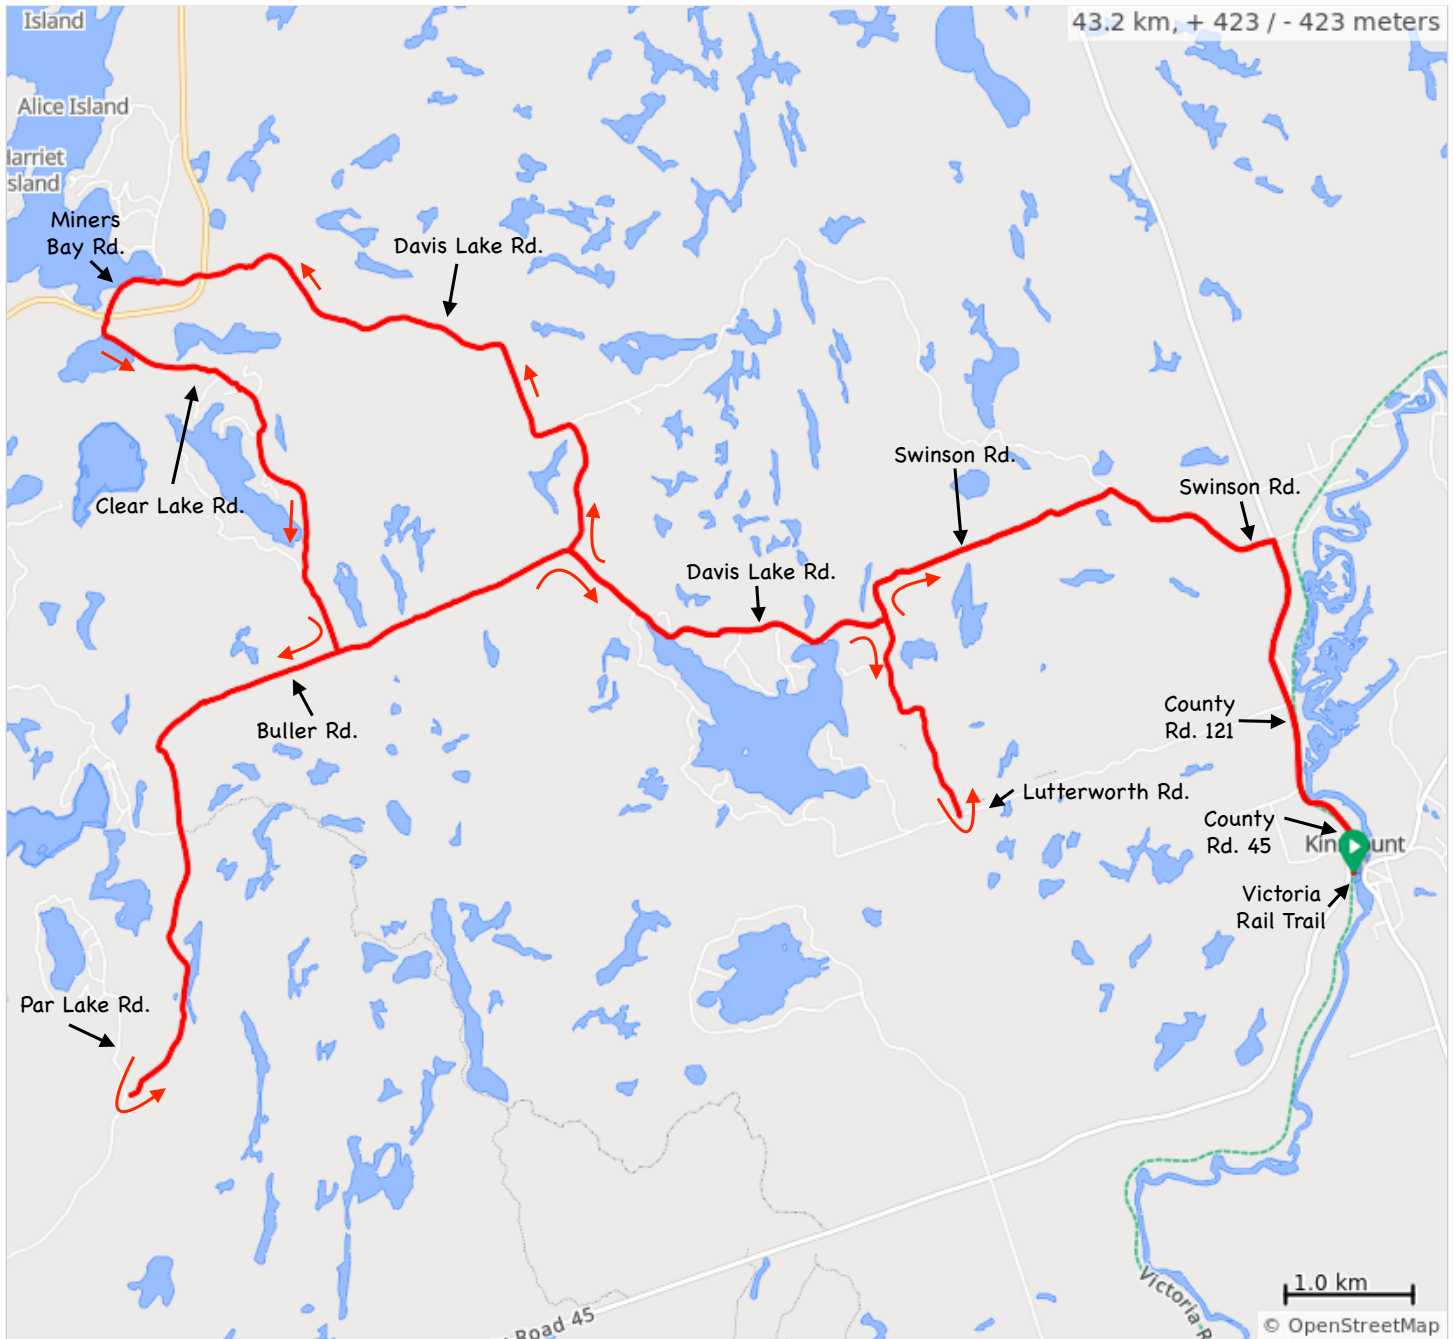

27.8 kilometers. +158/-156 meters

Kinmount - Davis & Clear Lakes Loop - 30.4 km

Kinmount Heritage Museum, Station Road

Kinmount - Davis & Clear Lakes Loop - 30.4 km

Type	Dist	Note
	0.0	Start of route
	0.0	Right onto Victoria Rail Trail
	0.2	Right onto County Road 45
	0.2	Left onto County Road 121
	2.9	Left onto Swinson Road
	4.3	Left to stay on Swinson Road
	6.6	Right onto Davis Lake Road
	9.5	Right to stay on Davis Lake Road
	10.5	Left to stay on Davis Lake Road
	14.6	Slight left onto Miners Bay Road
	15.2	Continue onto Clear Lake Road
	16.5	Left to stay on Clear Lake Road
	17.2	Keep left to stay on Clear Lake Road
	18.9	Left onto Buller Road
	20.9	Right onto Davis Lake Road
	23.7	Left onto Swinson Road
	26.0	Keep right to stay on Swinson Road
	27.5	Right onto County Road 121
	30.1	Right onto County Road 45
	30.1	Left onto Victoria Rail Trail Corridor
	30.3	End of route

30.3 kilometers. +291/-291 meters

Kinmount - Davis & Clear Lakes Loop Plus - 43.2 km

Kinmount Heritage Museum, Station Road

Kinmount - Davis & Clear Lakes Loop Plus - 43.2 km

Type	Dist	Note
	0.0	Start of route
	0.0	Right onto Victoria Rail Trail
	0.2	Right onto County Road 45
	0.2	Left onto County Road 121
	2.9	Left onto Swinson Road
	4.3	Left to stay on Swinson Road
	6.6	Right onto Davis Lake Road
	9.5	Right to stay on Davis Lake Road
	10.5	Left to stay on Davis Lake Road
	14.6	Slight left onto Miners Bay Road
	16.5	Left to stay on Clear Lake Road
	17.2	Keep left to stay on Clear Lake Road
	18.9	Right onto Buller Road
	23.5	Make a U-turn at Buller Road & Par Lake Rd.
	30.1	Right onto Davis Lake Road
	33.0	Right onto Davis Lake Road
	34.8	Make a U-turn at Davis Lake Road & Lutterworth Rd.
	36.6	Continue onto Swinson Road
	38.9	Keep right to stay on Swinson Road
	40.3	Right onto County Road 121
	43.0	Right onto County Road 45
	43.0	Left onto Victoria Rail Trail Corridor
	43.2	End of route