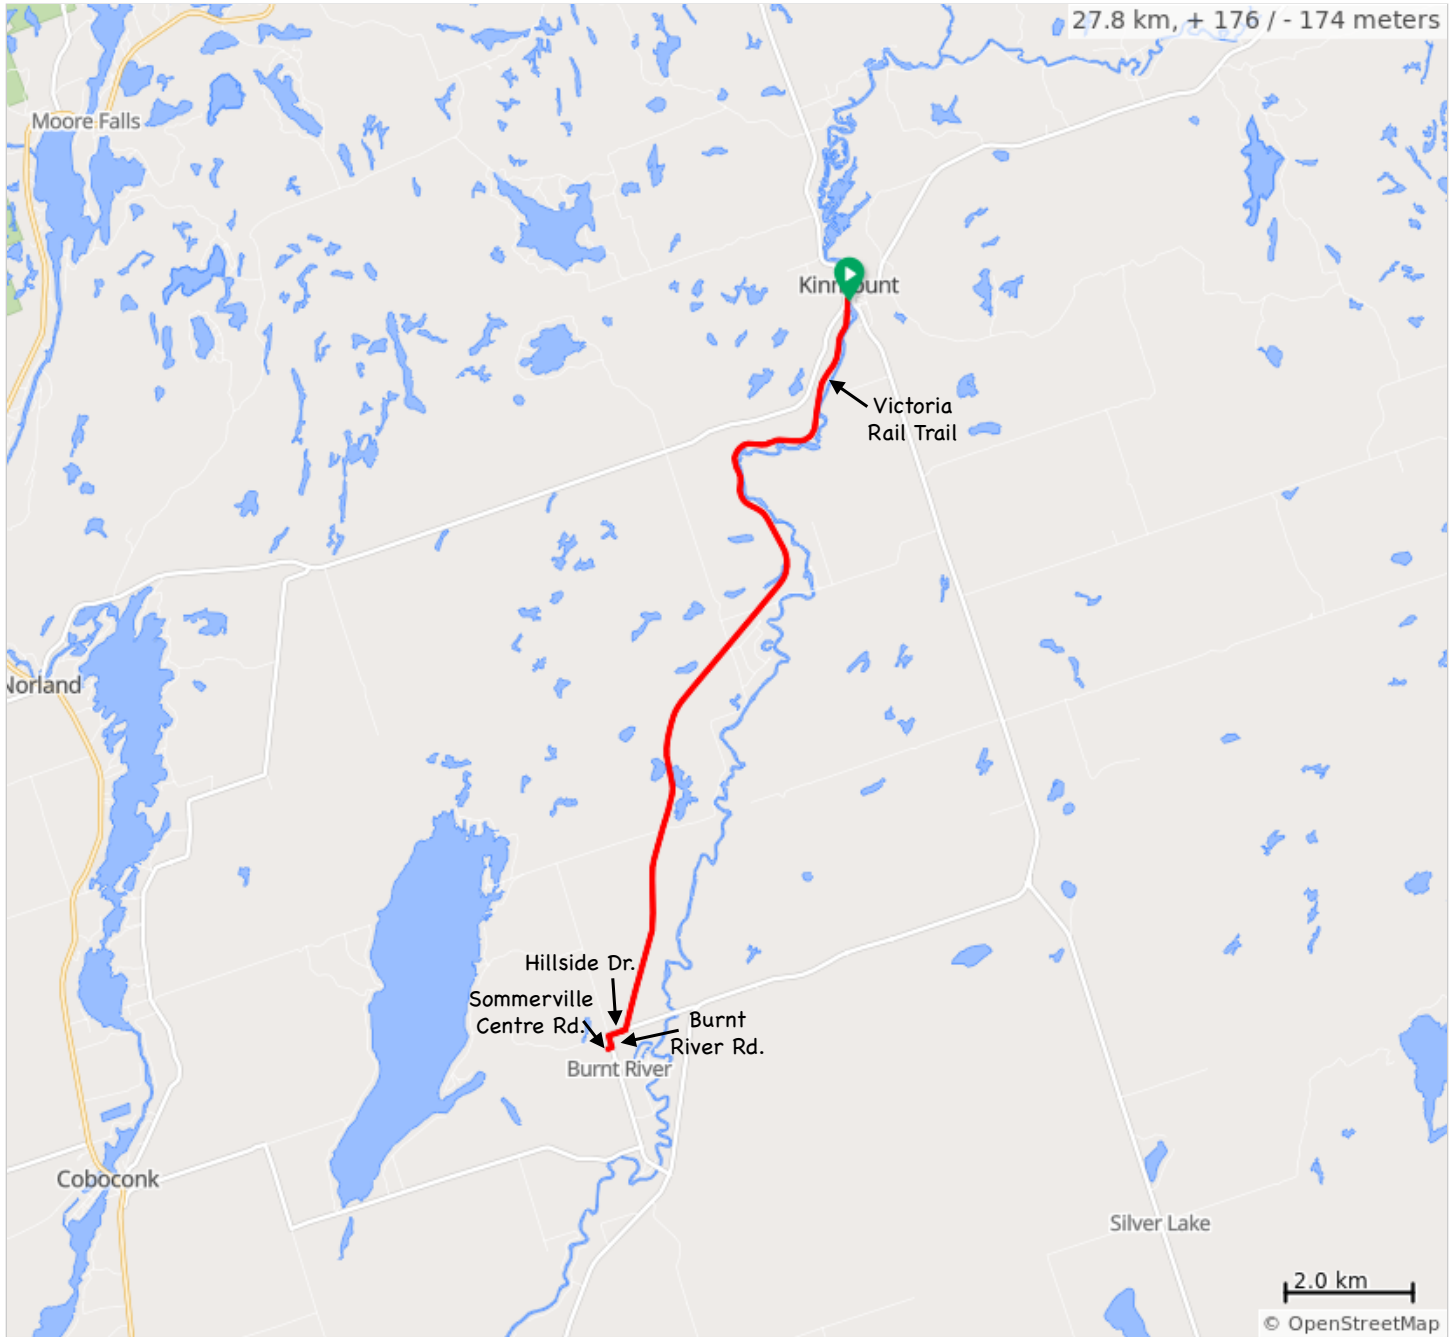

Kinmount Route Options

Kinmount Heritage Museum, Station Road

1. Kinmount - Rail Trail to Burnt River 27.8 km
2. Kinmount - Davis & Clear Lakes Loop 30.4 km
3. Kinmount - Davis & Clear Lakes Loop Plus 43.2 km

Kinmount - Rail Trail to Burnt River - 27.8 km

Kinmount Heritage Museum, Station Road

Kinmount - Rail Trail to Burnt River - 27.8 km

Type	Dist	Note
	0.0	Start of route
	0.2	From the Heritage Museum, turn left onto Victoria Rail Trail
	13.5	Right onto Hillside Dr/County Rd 44
	13.8	Left onto Burnt River Road
	14.0	Right onto Somerville Centre Rd
	14.0	Turn around at Burnt River Somerville Centre
	14.1	Left onto Burnt River Road
	14.3	Right onto Hillside Dr/County Rd 44
	14.6	Left onto Victoria Rail Trail
	27.8	End of route

27.8 kilometers. +158/-156 meters

Kinmount - Davis & Clear Lakes Loop - 30.4 km

Kinmount Heritage Museum, Station Road

Kinmount - Davis & Clear Lakes Loop - 30.4 km

Type	Dist	Note
	0.0	Start of route
	0.0	Right onto Victoria Rail Trail
	0.2	Right onto County Road 45
	0.2	Left onto County Road 121
	2.9	Left onto Swinson Road
	4.3	Left to stay on Swinson Road
	6.6	Right onto Davis Lake Road
	9.5	Right to stay on Davis Lake Road
	10.5	Left to stay on Davis Lake Road
	14.6	Slight left onto Miners Bay Road
	15.2	Continue onto Clear Lake Road
	16.5	Left to stay on Clear Lake Road
	17.2	Keep left to stay on Clear Lake Road
	18.9	Left onto Buller Road
	20.9	Right onto Davis Lake Road
	23.7	Left onto Swinson Road
	26.0	Keep right to stay on Swinson Road
	27.5	Right onto County Road 121
	30.1	Right onto County Road 45
	30.1	Left onto Victoria Rail Trail Corridor
	30.3	End of route