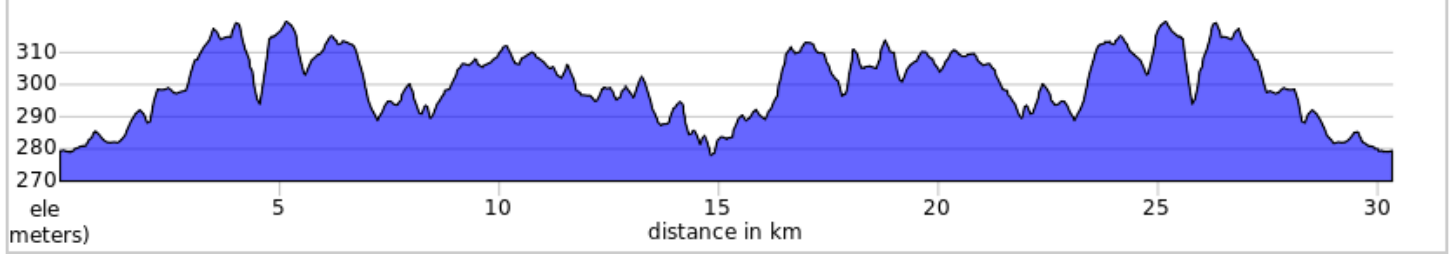

Kinmount - Rail Trail to Burnt River - 27.8 km

Kinmount Heritage Museum, Station Road

Kinmount - Rail Trail to Burnt River - 27.8 km

Type	Dist	Note
	0.0	Start of route
	0.2	From the Heritage Museum, turn left onto Victoria Rail Trail
	13.5	Right onto Hillside Dr/County Rd 44
	13.8	Left onto Burnt River Road
	14.0	Right onto Somerville Centre Rd
	14.0	Turn around at Burnt River Somerville Centre
	14.1	Left onto Burnt River Road
	14.3	Right onto Hillside Dr/County Rd 44
	14.6	Left onto Victoria Rail Trail
	27.8	End of route

27.8 kilometers. +158/-156 meters

Kinmount - Davis & Clear Lakes Loop - 30.4 km

Kinmount Heritage Museum, Station Road

Kinmount - Davis & Clear Lakes Loop - 30.4 km

Type	Dist	Note
	0.0	Start of route
	0.0	Right onto Victoria Rail Trail
	0.2	Right onto County Road 45
	0.2	Left onto County Road 121
	2.9	Left onto Swinson Road
	4.3	Left to stay on Swinson Road
	6.6	Right onto Davis Lake Road
	9.5	Right to stay on Davis Lake Road
	10.5	Left to stay on Davis Lake Road
	14.6	Slight left onto Miners Bay Road
	15.2	Continue onto Clear Lake Road
	16.5	Left to stay on Clear Lake Road
	17.2	Keep left to stay on Clear Lake Road
	18.9	Left onto Buller Road
	20.9	Right onto Davis Lake Road
	23.7	Left onto Swinson Road
	26.0	Keep right to stay on Swinson Road
	27.5	Right onto County Road 121
	30.1	Right onto County Road 45
	30.1	Left onto Victoria Rail Trail Corridor
	30.3	End of route

43.2 kilometers. +400/-400 meters