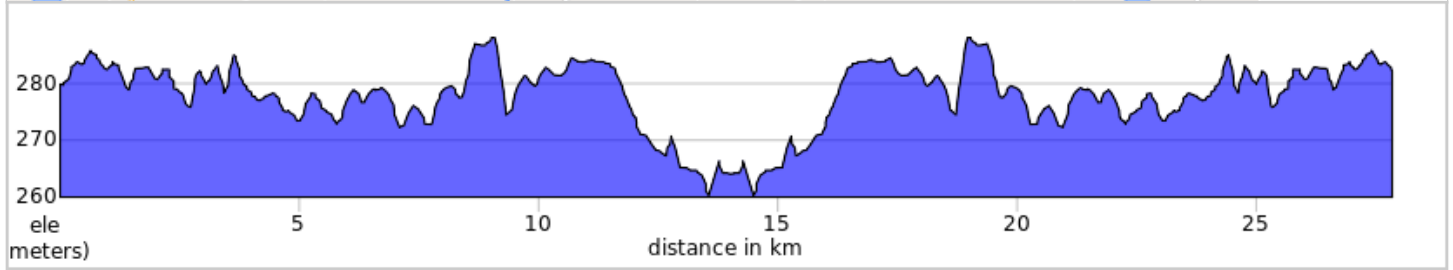

Kinmount Route Options

Kinmount Heritage Museum, Station Road

1. Kinmount - Rail Trail to Burnt River 27.8 km
2. Kinmount - Davis & Clear Lakes Loop 30.4 km
3. Kinmount - Davis & Clear Lakes Loop Plus 43.2 km

Kinmount - Rail Trail to Burnt River - 27.8 km

Kinmount Heritage Museum, Station Road

Kinmount - Rail Trail to Burnt River - 27.8 km

Type	Dist	Note
	0.0	Start of route
	0.2	From the Heritage Museum, turn left onto Victoria Rail Trail
	13.5	Right onto Hillside Dr/County Rd 44
	13.8	Left onto Burnt River Road
	14.0	Right onto Somerville Centre Rd
	14.0	Turn around at Burnt River Somerville Centre
	14.1	Left onto Burnt River Road
	14.3	Right onto Hillside Dr/County Rd 44
	14.6	Left onto Victoria Rail Trail
	27.8	End of route

27.8 kilometers. +158/-156 meters

Kinmount - Davis & Clear Lakes Loop - 30.4 km

Kinmount Heritage Museum, Station Road

Kinmount - Davis & Clear Lakes Loop - 30.4 km

Type	Dist	Note
	0.0	Start of route
	0.0	Right onto Victoria Rail Trail
	0.2	Right onto County Road 45
	0.2	Left onto County Road 121
	2.9	Left onto Swinson Road
	4.3	Left to stay on Swinson Road
	6.6	Right onto Davis Lake Road
	9.5	Right to stay on Davis Lake Road
	10.5	Left to stay on Davis Lake Road
	14.6	Slight left onto Miners Bay Road
	15.2	Continue onto Clear Lake Road
	16.5	Left to stay on Clear Lake Road
	17.2	Keep left to stay on Clear Lake Road
	18.9	Left onto Buller Road
	20.9	Right onto Davis Lake Road
	23.7	Left onto Swinson Road
	26.0	Keep right to stay on Swinson Road
	27.5	Right onto County Road 121
	30.1	Right onto County Road 45
	30.1	Left onto Victoria Rail Trail Corridor
	30.3	End of route

43.2 kilometers. +400/-400 meters