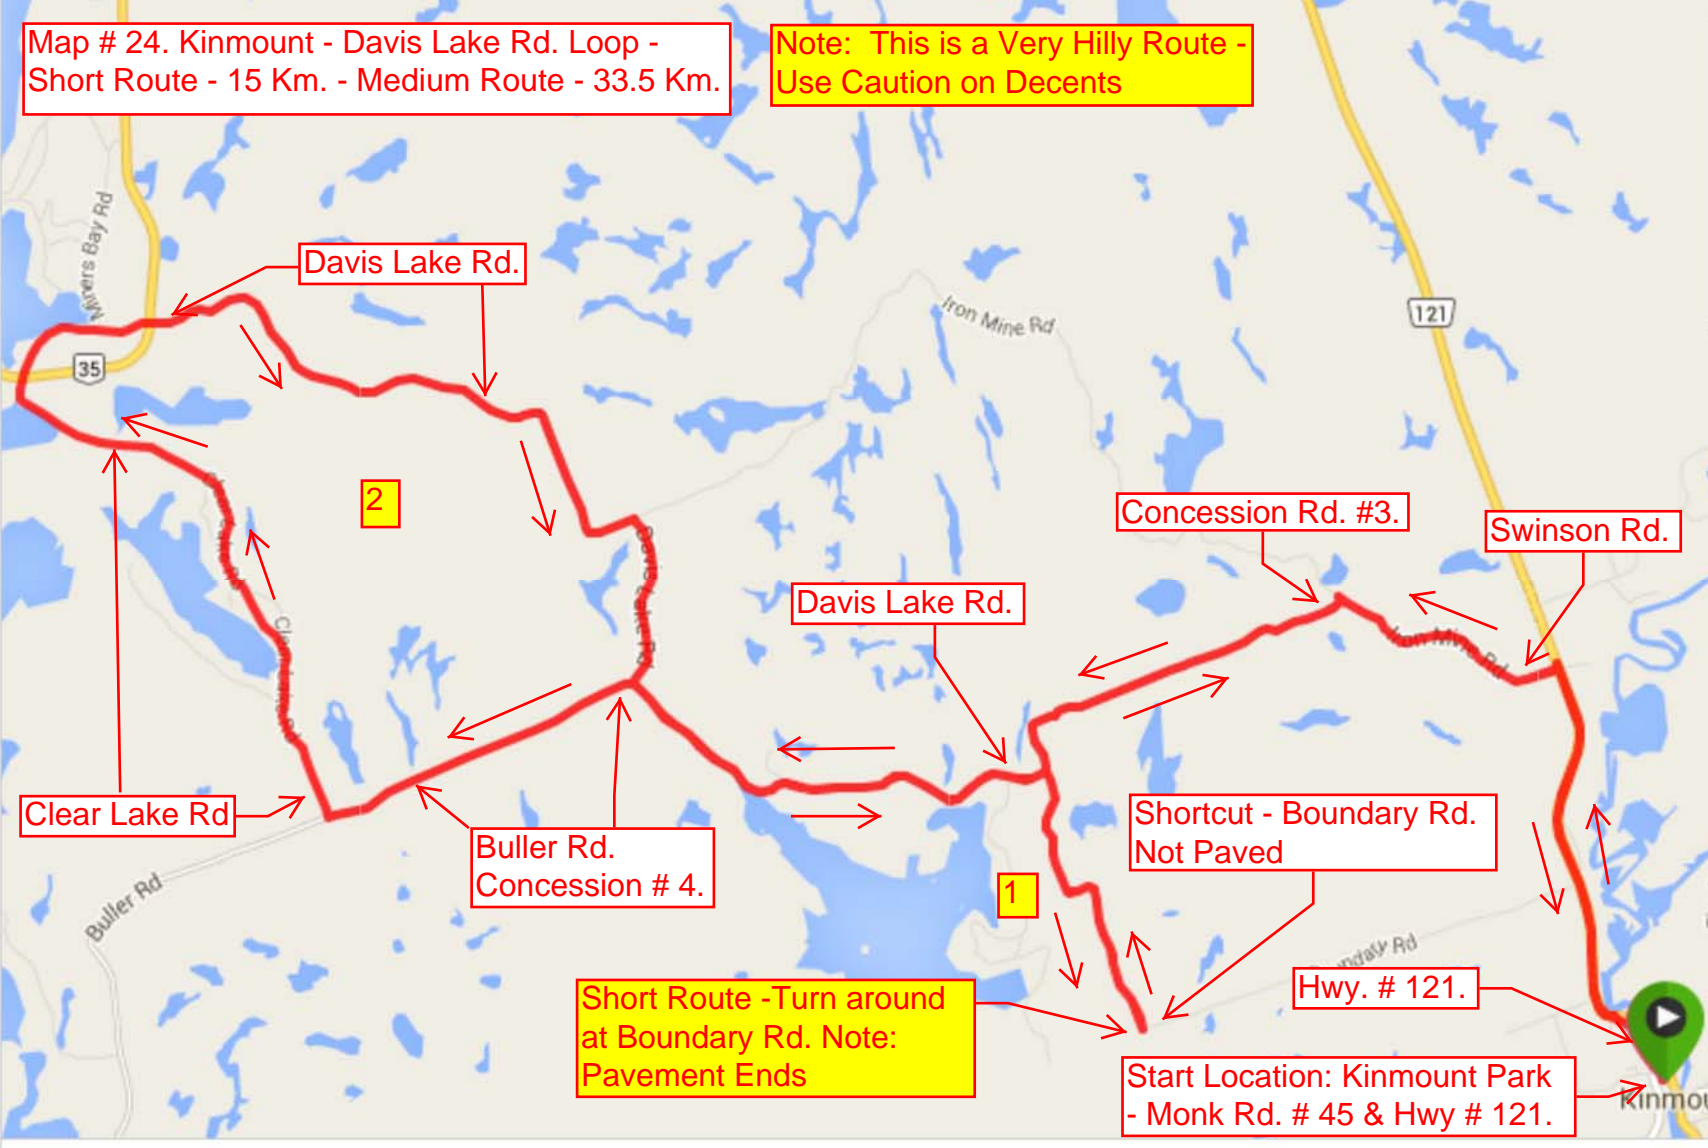

Map # 24. Kinmount - Davis Lake Rd. Loop -  
Short Route - 15 Km. - Medium Route - 33.5 Km.

Note: This is a Very Hilly Route -  
Use Caution on Decents

Davis Lake Rd.

2

Concession Rd. #3.

Swinson Rd.

Davis Lake Rd.

Clear Lake Rd

Buller Rd.  
Concession # 4.

Shortcut - Boundary Rd.  
Not Paved

1

Hwy. # 121.

Short Route - Turn around  
at Boundary Rd. Note:  
Pavement Ends

Start Location: Kinmount Park  
- Monk Rd. # 45 & Hwy # 121.

Kinmount