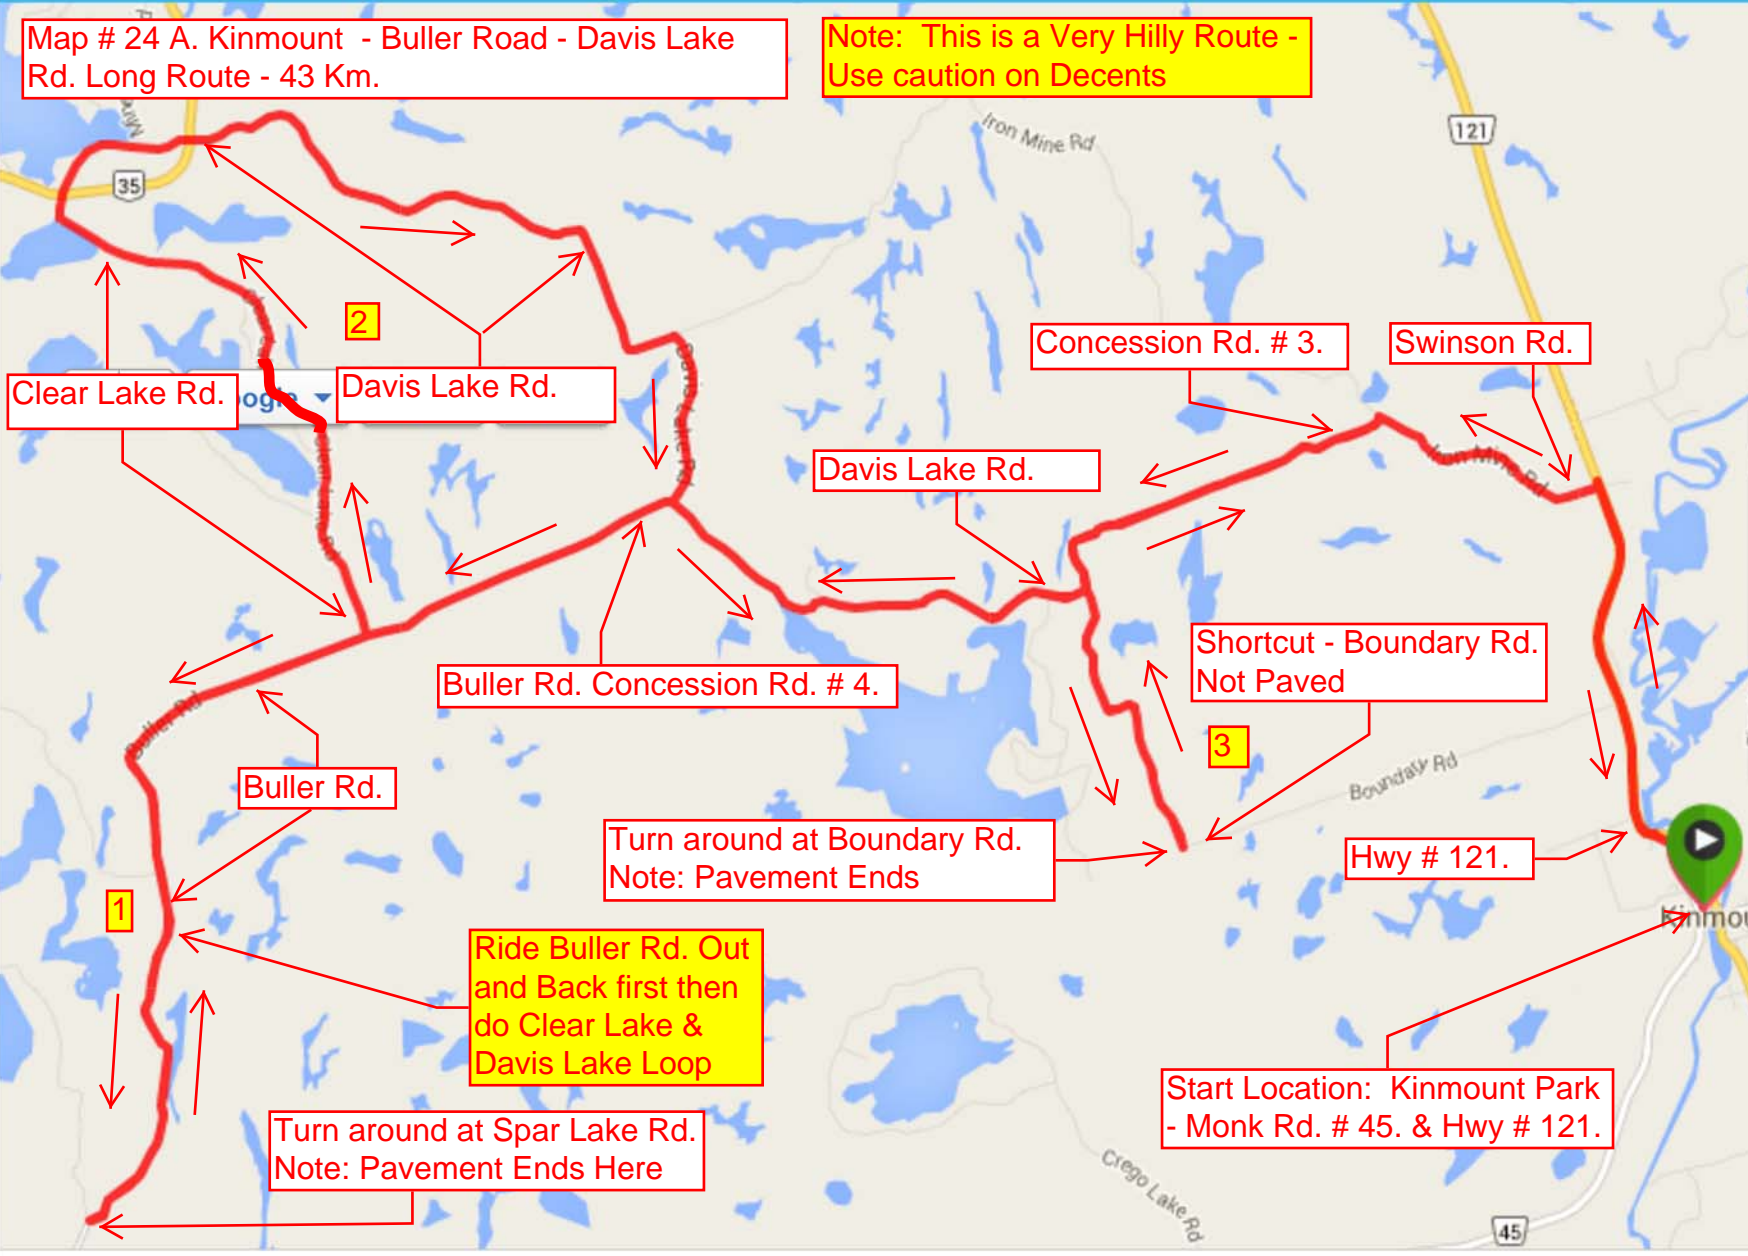

Map # 24 A. Kinmount - Buller Road - Davis Lake Rd. Long Route - 43 Km.

Note: This is a Very Hilly Route - Use caution on Decents

Clear Lake Rd.

2

Davis Lake Rd.

Davis Lake Rd.

Concession Rd. # 3.

Swinson Rd.

Buller Rd. Concession Rd. # 4.

Shortcut - Boundary Rd. Not Paved

3

Buller Rd.

Turn around at Boundary Rd. Note: Pavement Ends

Hwy # 121.

1

Ride Buller Rd. Out and Back first then do Clear Lake & Davis Lake Loop

Turn around at Spar Lake Rd. Note: Pavement Ends Here

Start Location: Kinmount Park - Monk Rd. # 45. & Hwy # 121.

121

45

Iron Mine Rd

Boundary Rd

Crego Lake Rd