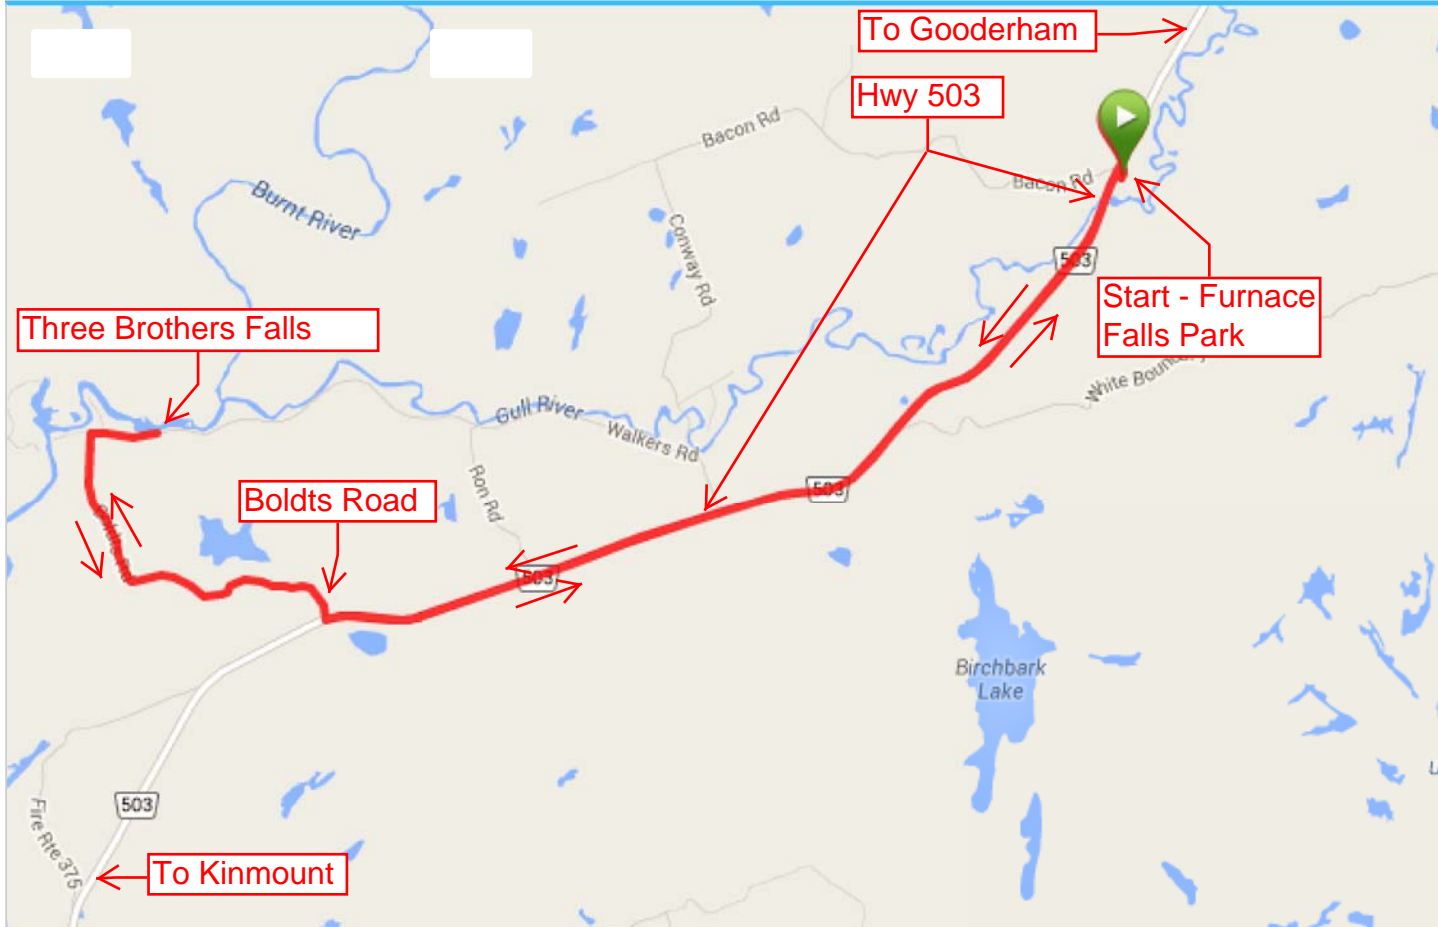

Map # 21. Furnance Falls - 3 Brothers Falls Ride - 18 Km.

Google

1 km

Map d Report a map error

Elevation

Copyright © 1996-2012 Garmin Ltd. or its subsidiaries [Privacy Policy](#) | [Terms of Use](#)