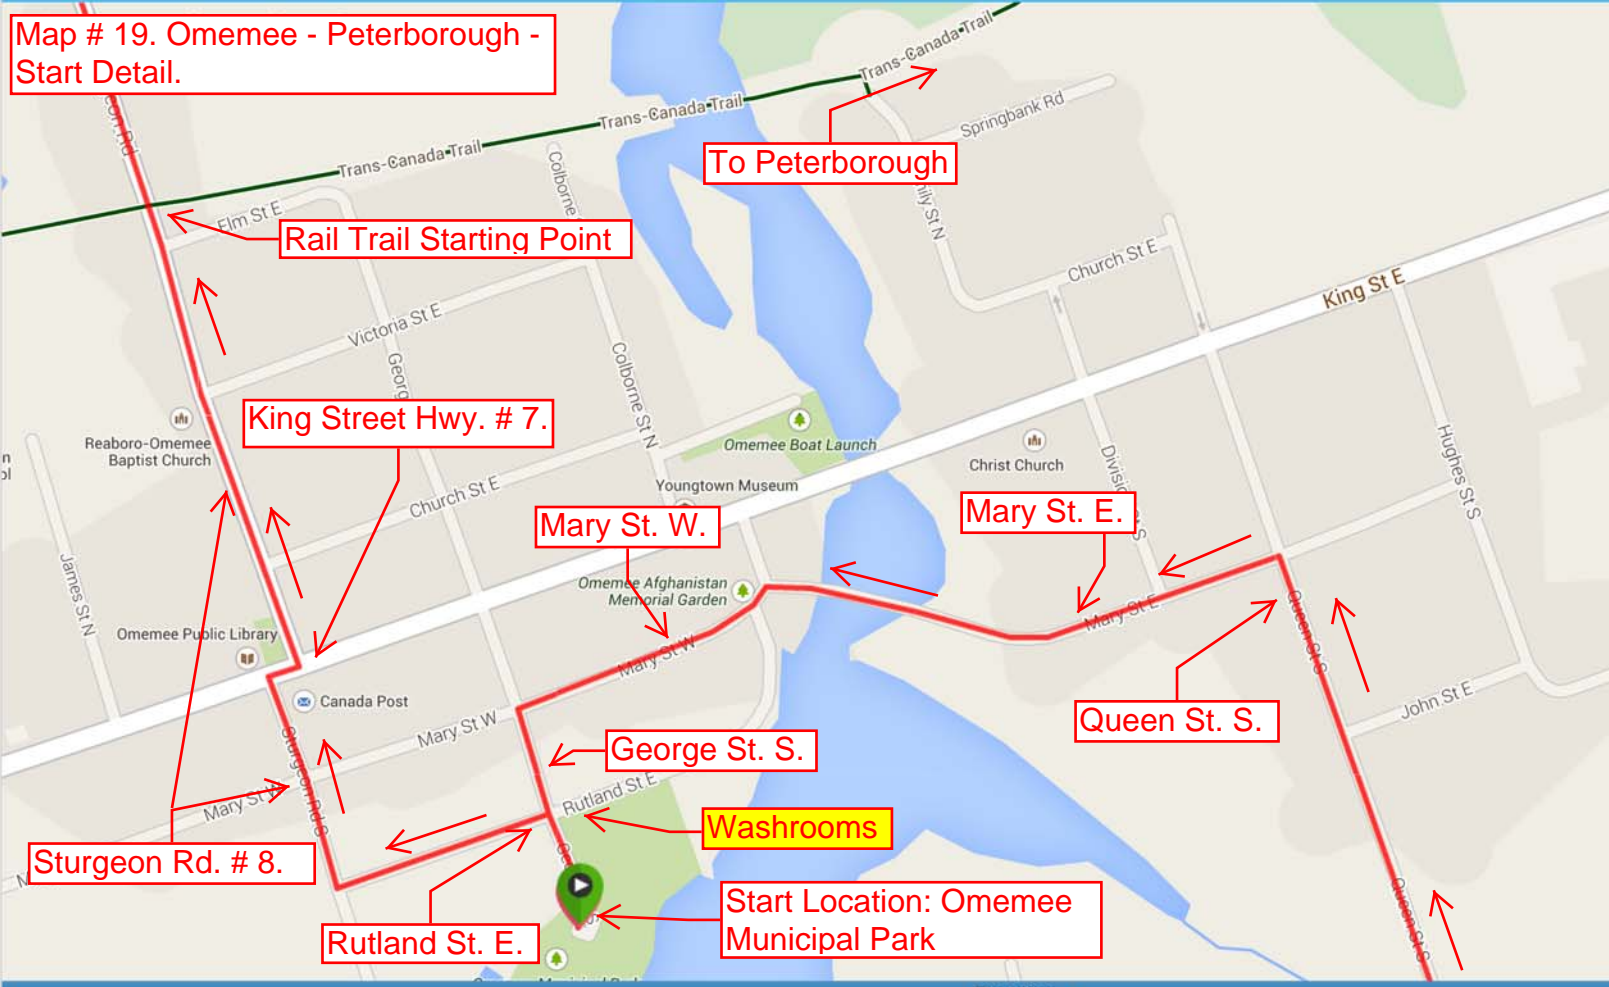

Lindsay Rd.

Rail Trail Route

Very Hilly Area Ride with Caution

Sturgeon Rd # 8.

Fife Bay Rd.

Lilly Lake Rd.

Fairbairn St.

Orange Corners Rd.

Mt. Nebb Rd. & St. S.

Ackinson Rd.

Rail Trail Turn Around Point.

Start Location: Omeme Municipal Park (See Detail Map)

Cottingham Rd.

Meadowview Rd.

Map # 19. Omeme - Peterborough - Start Detail.

To Peterborough

Rail Trail Starting Point

King Street Hwy. # 7.

Mary St. W.

Mary St. E.

Queen St. S.

George St. S.

Washrooms

Sturgeon Rd. # 8.

Rutland St. E.

Start Location: Omeme Municipal Park