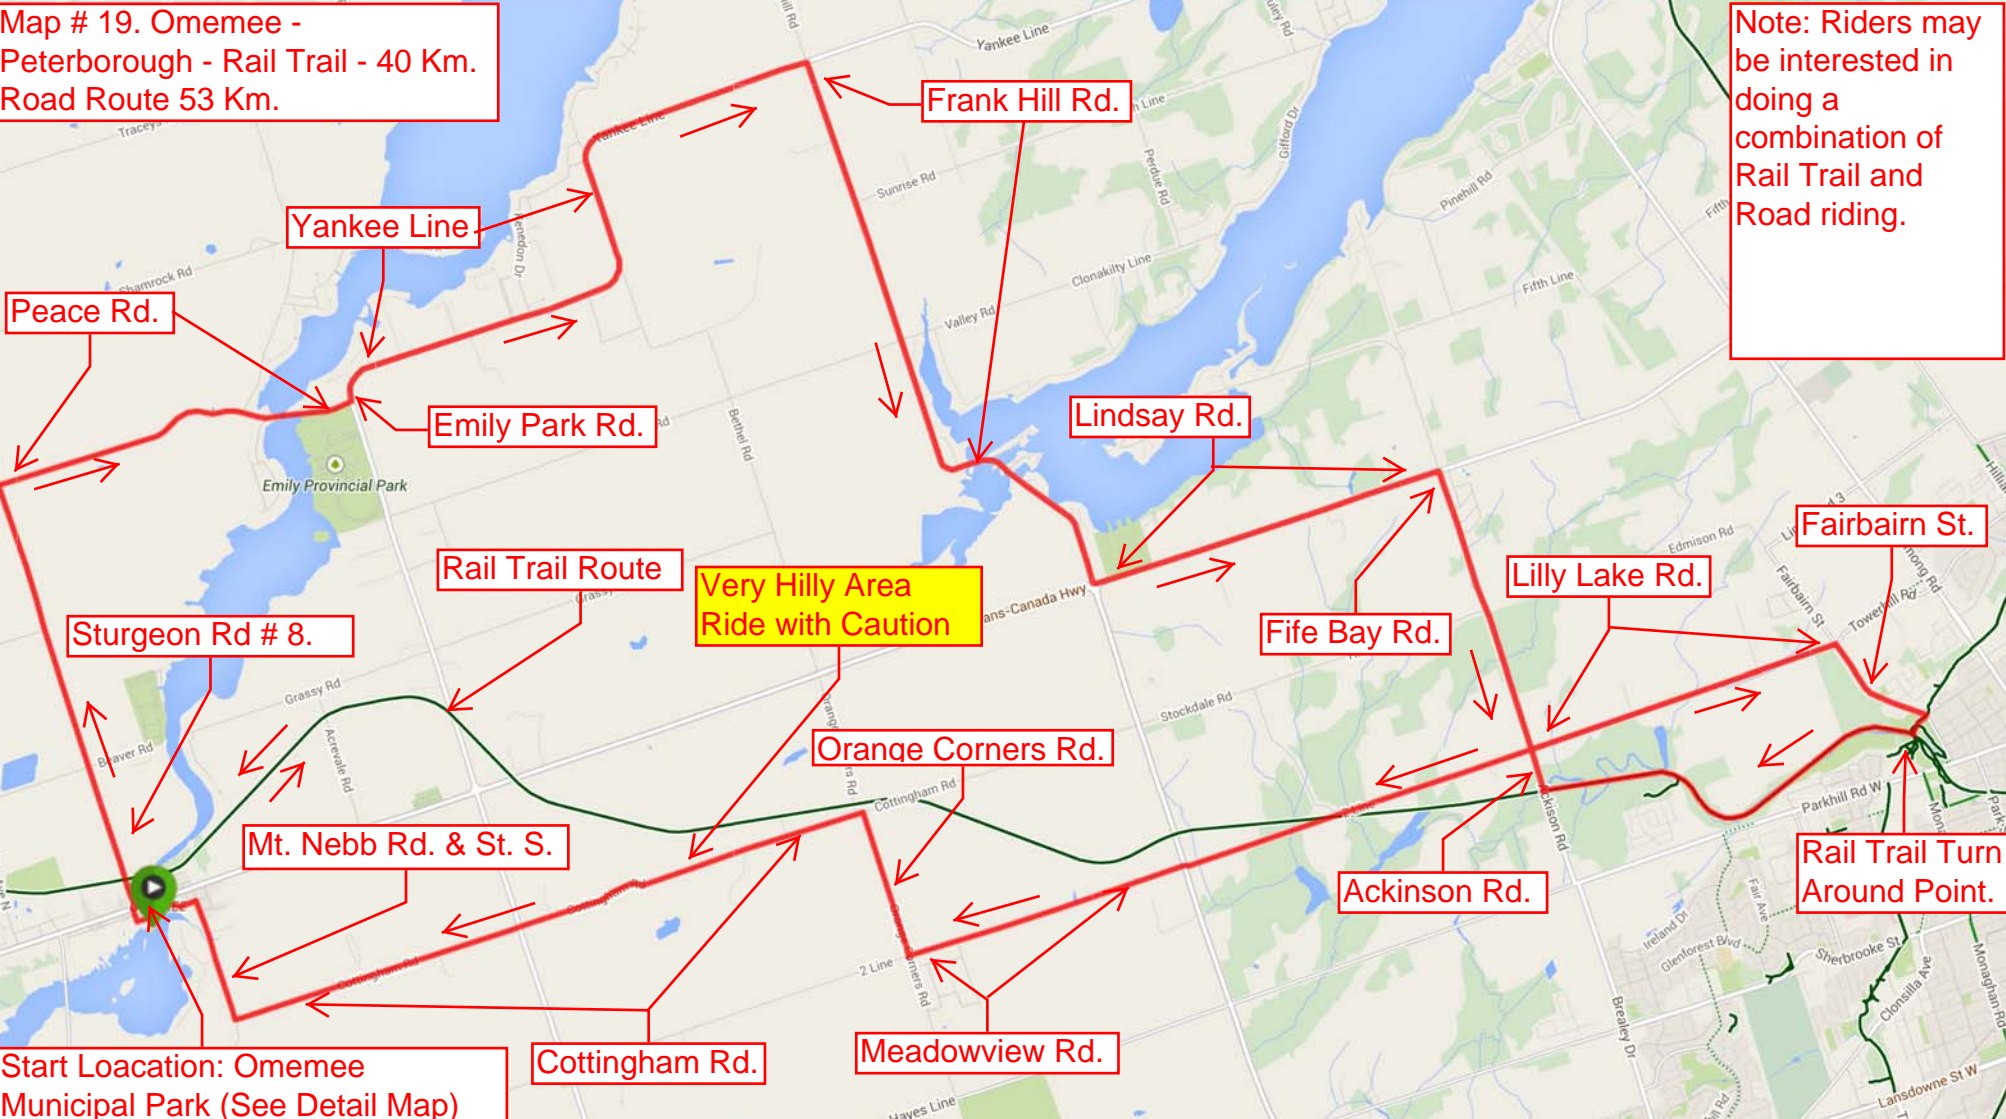

Map # 19. Omeme - Peterborough - Rail Trail - 40 Km. Road Route 53 Km.

Note: Riders may be interested in doing a combination of Rail Trail and Road riding.

Peace Rd.

Yankee Line

Frank Hill Rd.

Emily Park Rd.

Lindsay Rd.

Rail Trail Route

Very Hilly Area Ride with Caution

Sturgeon Rd # 8.

Fife Bay Rd.

Lilly Lake Rd.

Fairbairn St.

Orange Corners Rd.

Mt. Nebb Rd. & St. S.

Ackinson Rd.

Rail Trail Turn Around Point.

Start Location: Omeme Municipal Park (See Detail Map)

Cottingham Rd.

Meadowview Rd.

Map # 19. Omeme - Peterborough - Start Detail.

To Peterborough

Rail Trail Starting Point

King Street Hwy. # 7.

Mary St. W.

Mary St. E.

Queen St. S.

George St. S.

Washrooms

Sturgeon Rd. # 8.