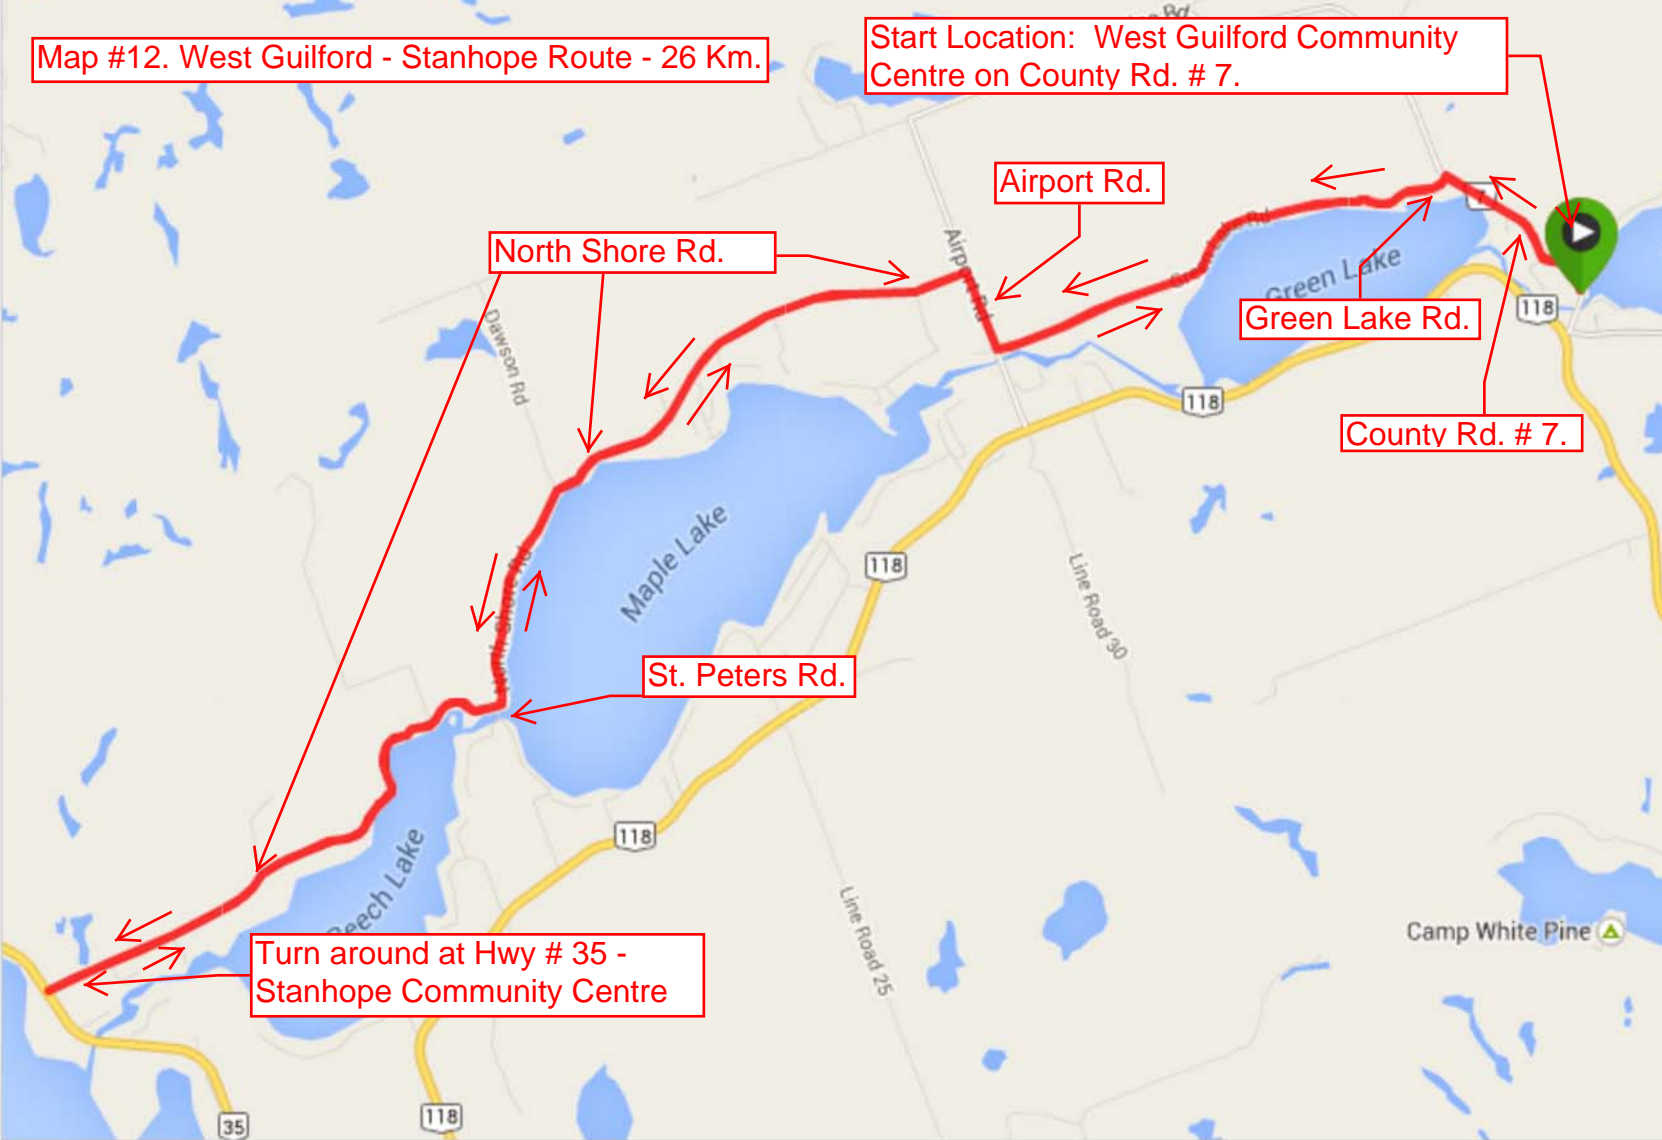

Map #12. West Guilford - Stanhope Route - 26 Km.

Start Location: West Guilford Community Centre on County Rd. # 7.

North Shore Rd.

Airport Rd.

Green Lake Rd.

County Rd. # 7.

St. Peters Rd.

Turn around at Hwy # 35 - Stanhope Community Centre