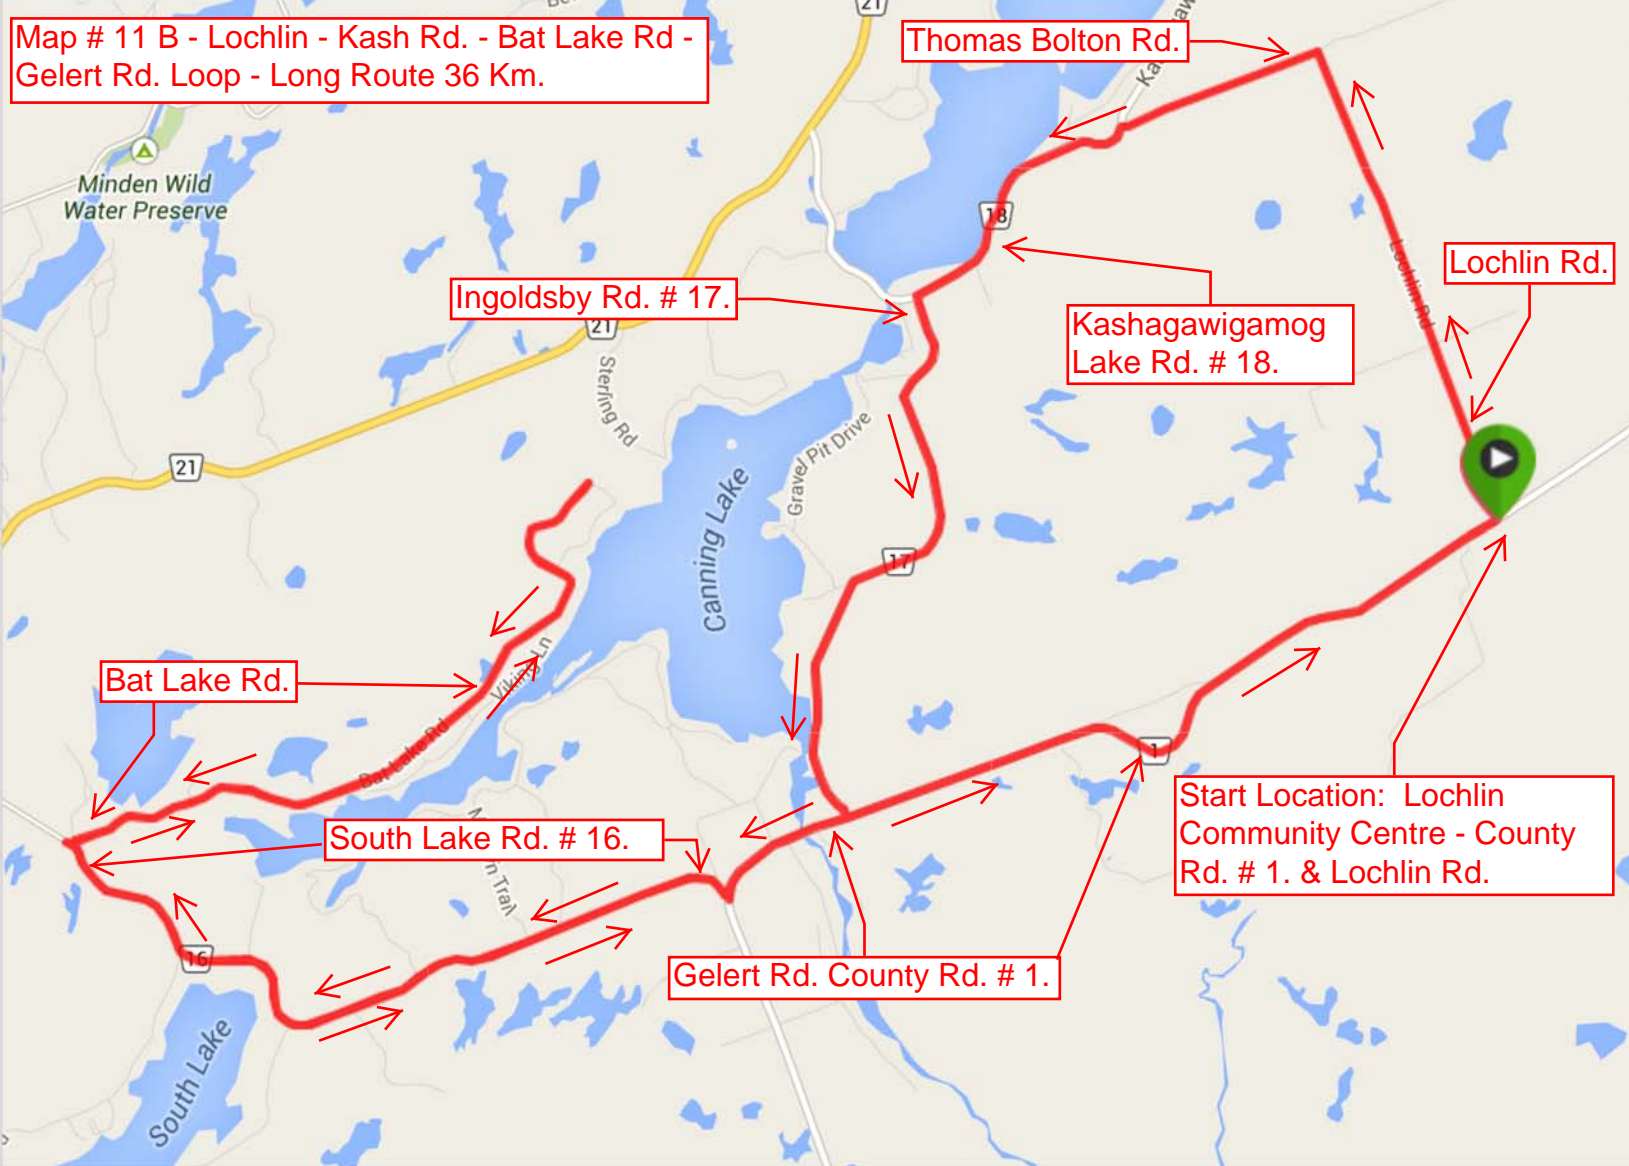

Map # 11 B - Lochlin - Kash Rd. - Bat Lake Rd - Gelert Rd. Loop - Long Route 36 Km.

Thomas Bolton Rd.

Ingoldsby Rd. # 17.

Kashagawigamog Lake Rd. # 18.

Lochlin Rd.

Start Location: Lochlin Community Centre - County Rd. # 1. & Lochlin Rd.

Bat Lake Rd.

South Lake Rd. # 16.

Gelert Rd. County Rd. # 1.

Minden Wild Water Preserve

Canning Lake

South Lake

21

21