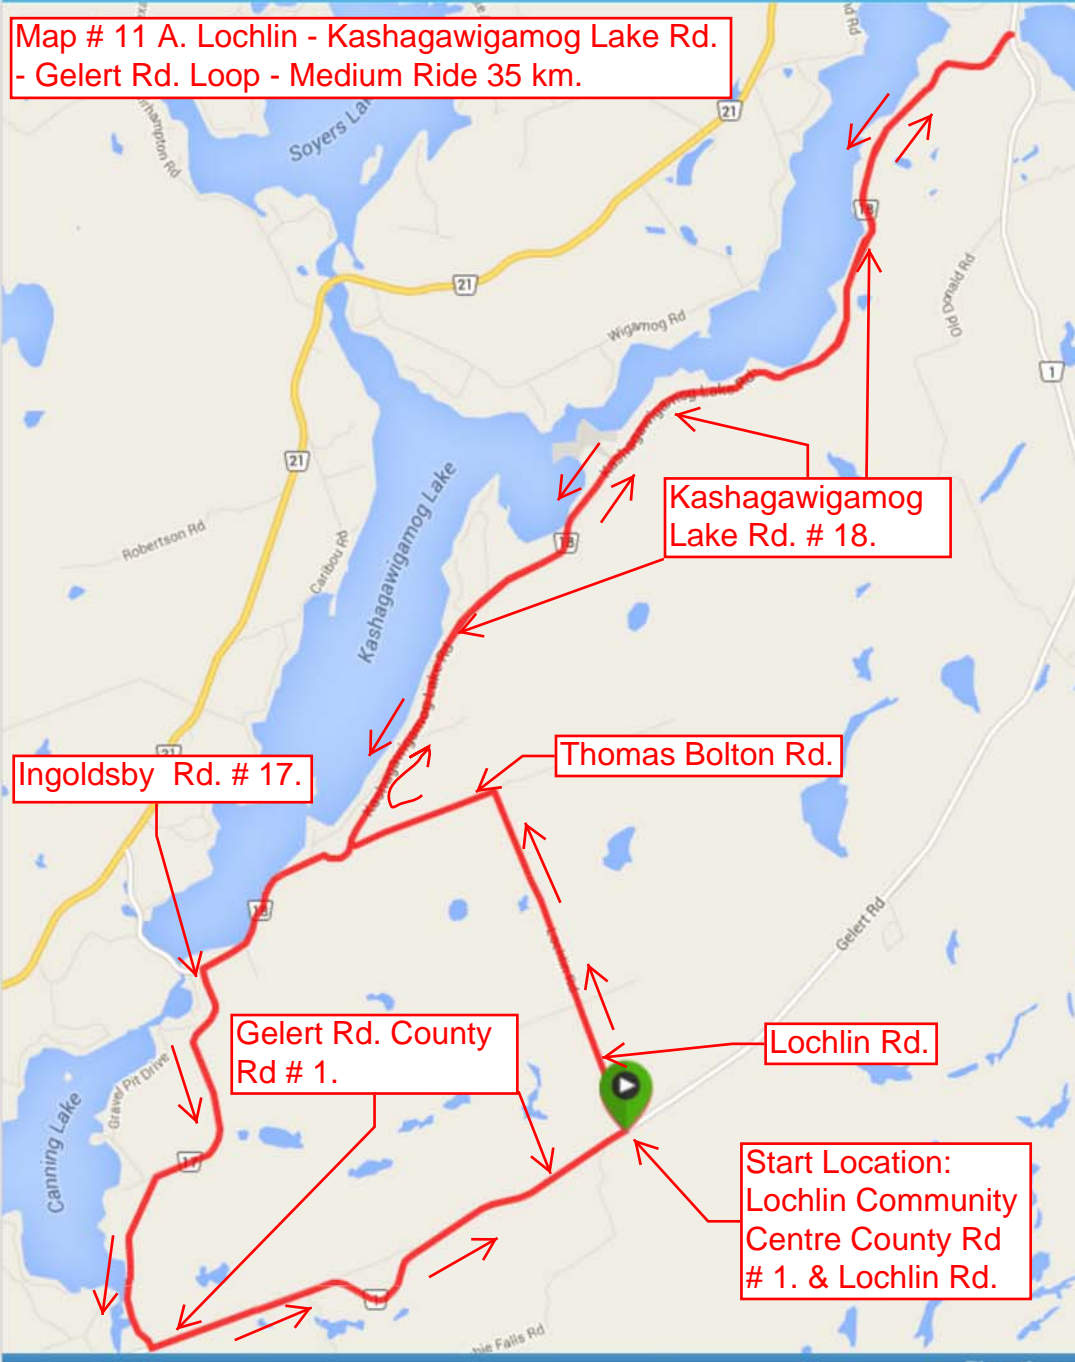

Map # 11 A. Lochlin - Kashagawigamog Lake Rd.  
- Gelert Rd. Loop - Medium Ride 35 km.

Kashagawigamog  
Lake Rd. # 18.

Ingoldsby Rd. # 17.

Thomas Bolton Rd.

Gelert Rd. County  
Rd # 1.

Lochlin Rd.

Start Location:  
Lochlin Community  
Centre County Rd  
# 1. & Lochlin Rd.