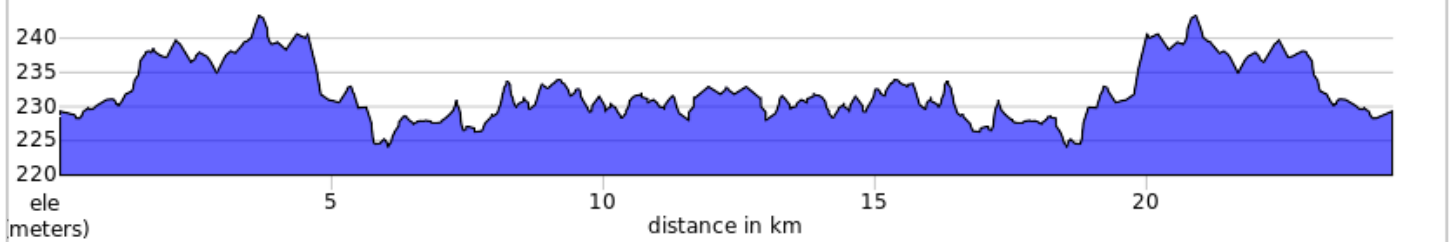

Pefferlaw to Cedarhurst Beach Rd return

Pefferlaw to Cedarhurst Beach Rd return

Num	Dist	Type	Note	Next
1.	0.0	📍	Start of route	0.3
2.	0.3	➔	Right onto Pefferlaw Rd/York Regional Rd 21	1.4
3.	1.7	⬆	At the roundabout, take the 3rd exit onto Durham Road 23/Lake Ridge Rd/Durham Regional Rd 23	3.7
4.	5.4	⬅	Slight left onto Thorah Park Blvd	0.7
5.	6.1	⬅	Left to stay on Thorah Park Blvd	1.9
6.	8.0	⬅	Slight left onto Maple Beach Rd	0.6
7.	8.5	⬅	Left to stay on Maple Beach Rd	1.6
8.	10.1	⬆	Continue onto Cedarhurst Beach Rd	2.1
9.	12.3	🔄	At the end of Cedarhurst Beach Rd turn around	2.2
10.	14.4	⬆	Continue onto Maple Beach Rd	1.6
11.	16.0	➔	Right to stay on Maple Beach Rd	0.6
12.	16.6	➔	Slight right onto Thorah Park Blvd	1.9
13.	18.5	➔	Right to stay on Thorah Park Blvd	0.7
14.	19.2	⬆	Continue onto Durham Road 23/Lake Ridge Rd/Durham Regional Rd 23	3.6
15.	22.8	⬆	At the roundabout, take the 1st exit onto Pefferlaw Rd/York Regional Rd 21	1.4
16.	24.2	⬅	Left onto Pete's Ln	0.3
17.	24.5	📍	End of route	0.0

24.5 kilometers. +102/-102 meters