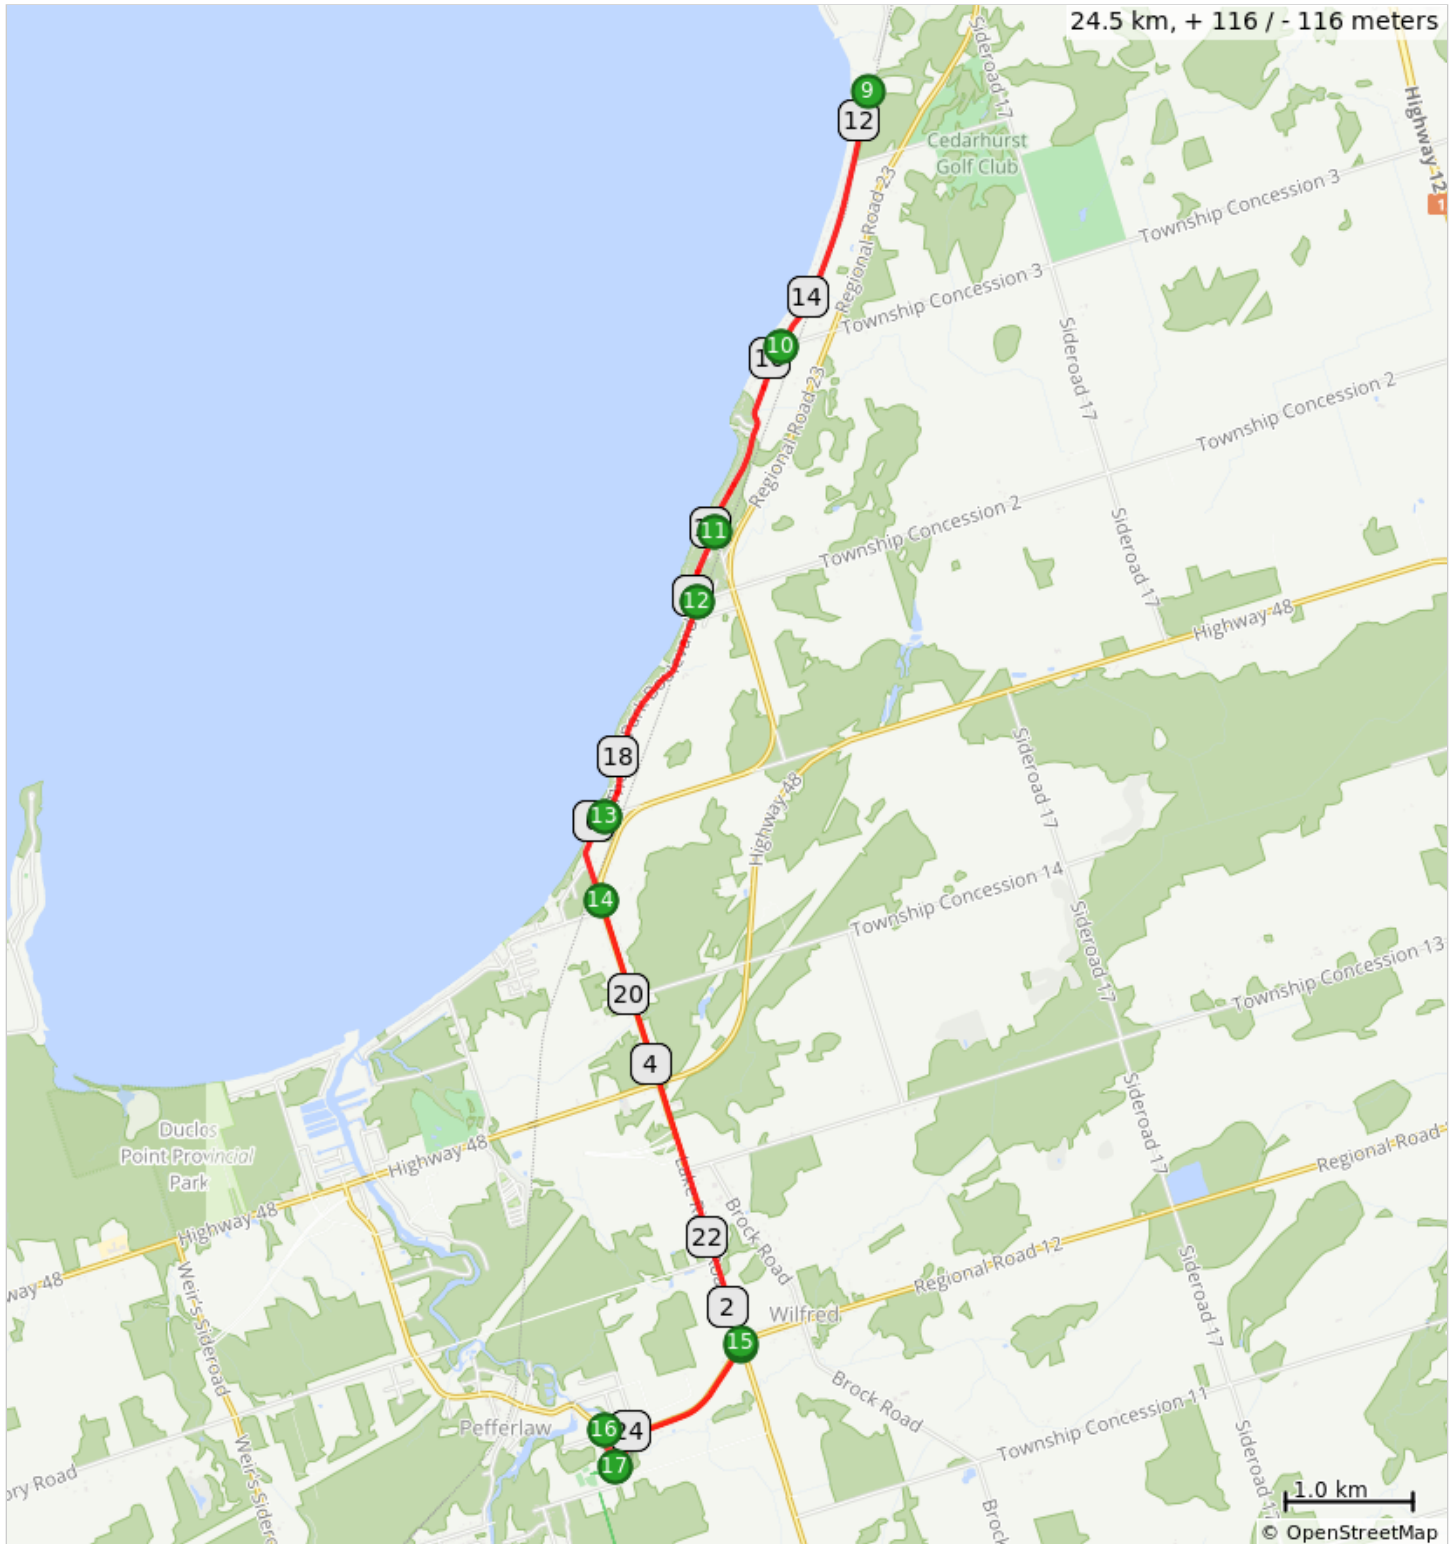

Pefferlaw to Cedarhurst Beach Rd return

Pefferlaw to Cedarhurst Beach Rd return

Num	Dist	Type	Note	Next
1.	0.0	📍	Start of route	0.3
2.	0.3	➔	Right onto Pefferlaw Rd/York Regional Rd 21	1.4
3.	1.7	⬆	At the roundabout, take the 3rd exit onto Durham Road 23/Lake Ridge Rd/Durham Regional Rd 23	3.7
4.	5.4	⬅	Slight left onto Thorah Park Blvd	0.7
5.	6.1	⬅	Left to stay on Thorah Park Blvd	1.9
6.	8.0	⬅	Slight left onto Maple Beach Rd	0.6
7.	8.5	⬅	Left to stay on Maple Beach Rd	1.6
8.	10.1	⬆	Continue onto Cedarhurst Beach Rd	2.1
9.	12.3	🔄	At the end of Cedarhurst Beach Rd turn around	2.2
10.	14.4	⬆	Continue onto Maple Beach Rd	1.6
11.	16.0	➔	Right to stay on Maple Beach Rd	0.6
12.	16.6	➔	Slight right onto Thorah Park Blvd	1.9
13.	18.5	➔	Right to stay on Thorah Park Blvd	0.7
14.	19.2	⬆	Continue onto Durham Road 23/Lake Ridge Rd/Durham Regional Rd 23	3.6
15.	22.8	⬆	At the roundabout, take the 1st exit onto Pefferlaw Rd/York Regional Rd 21	1.4
16.	24.2	⬅	Left onto Pete's Ln	0.3
17.	24.5	📍	End of route	0.0

24.5 kilometers. +102/-102 meters