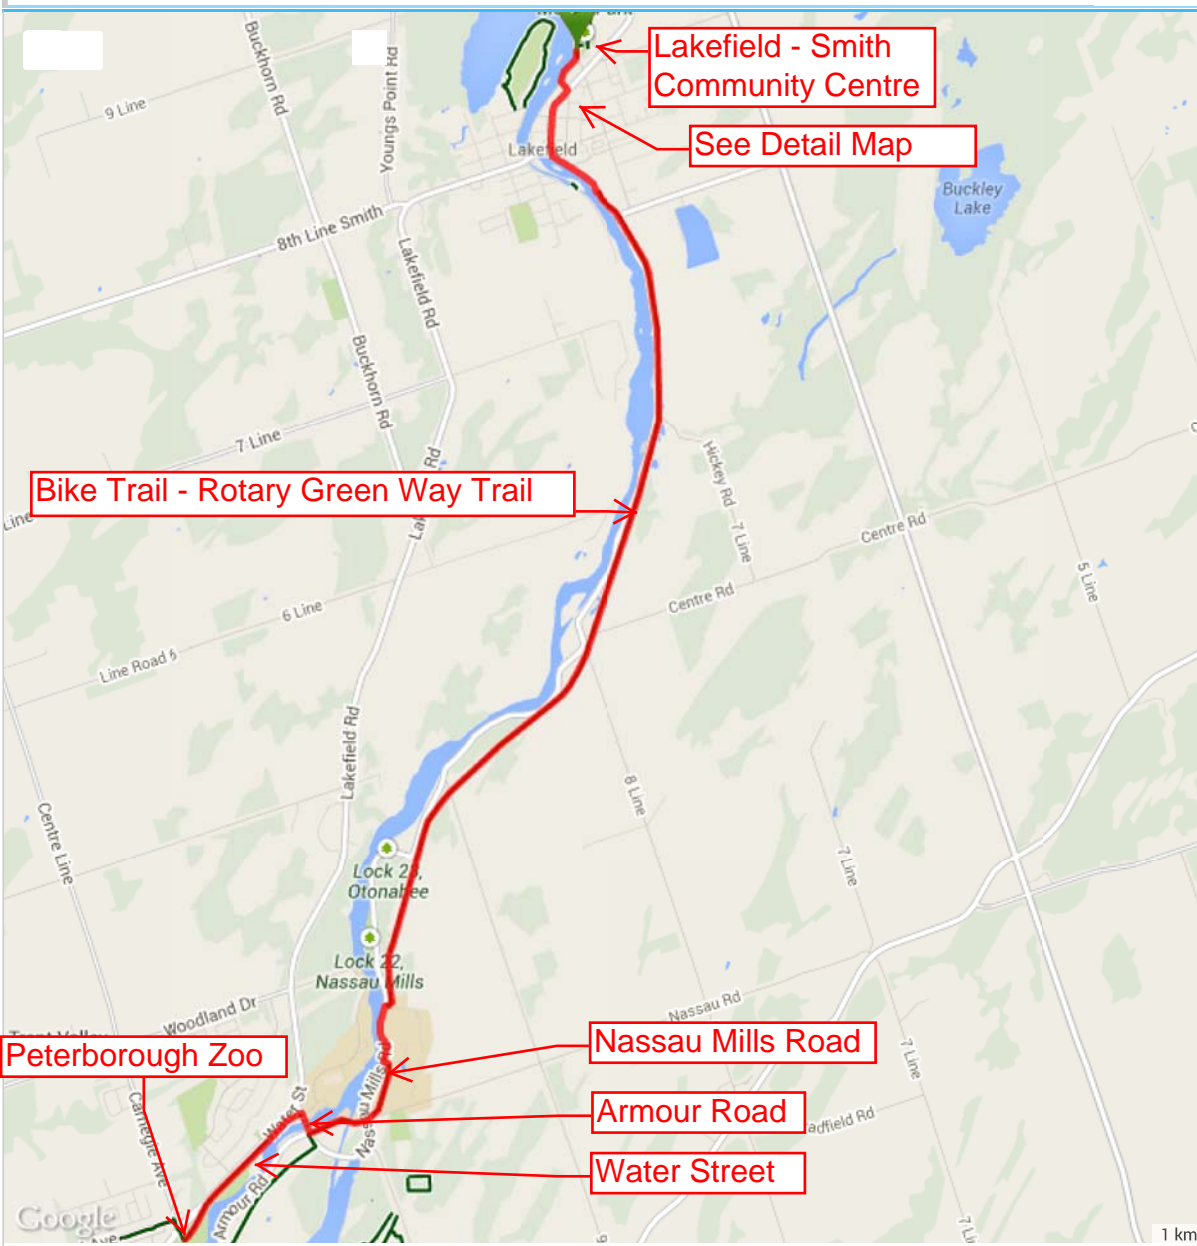

Map 20 A. Lakefield - Peterborough Bike Trail Route - 24 km.

Map 20 A. Lakefield - Peterborough Bike Trail Route - 24 km. [Detail Map](#)

Isabel Morris Park

Lakefield - Smith Community Centre

Water Street

Regent Street

Queen Street

Water Street

To Bike Trail