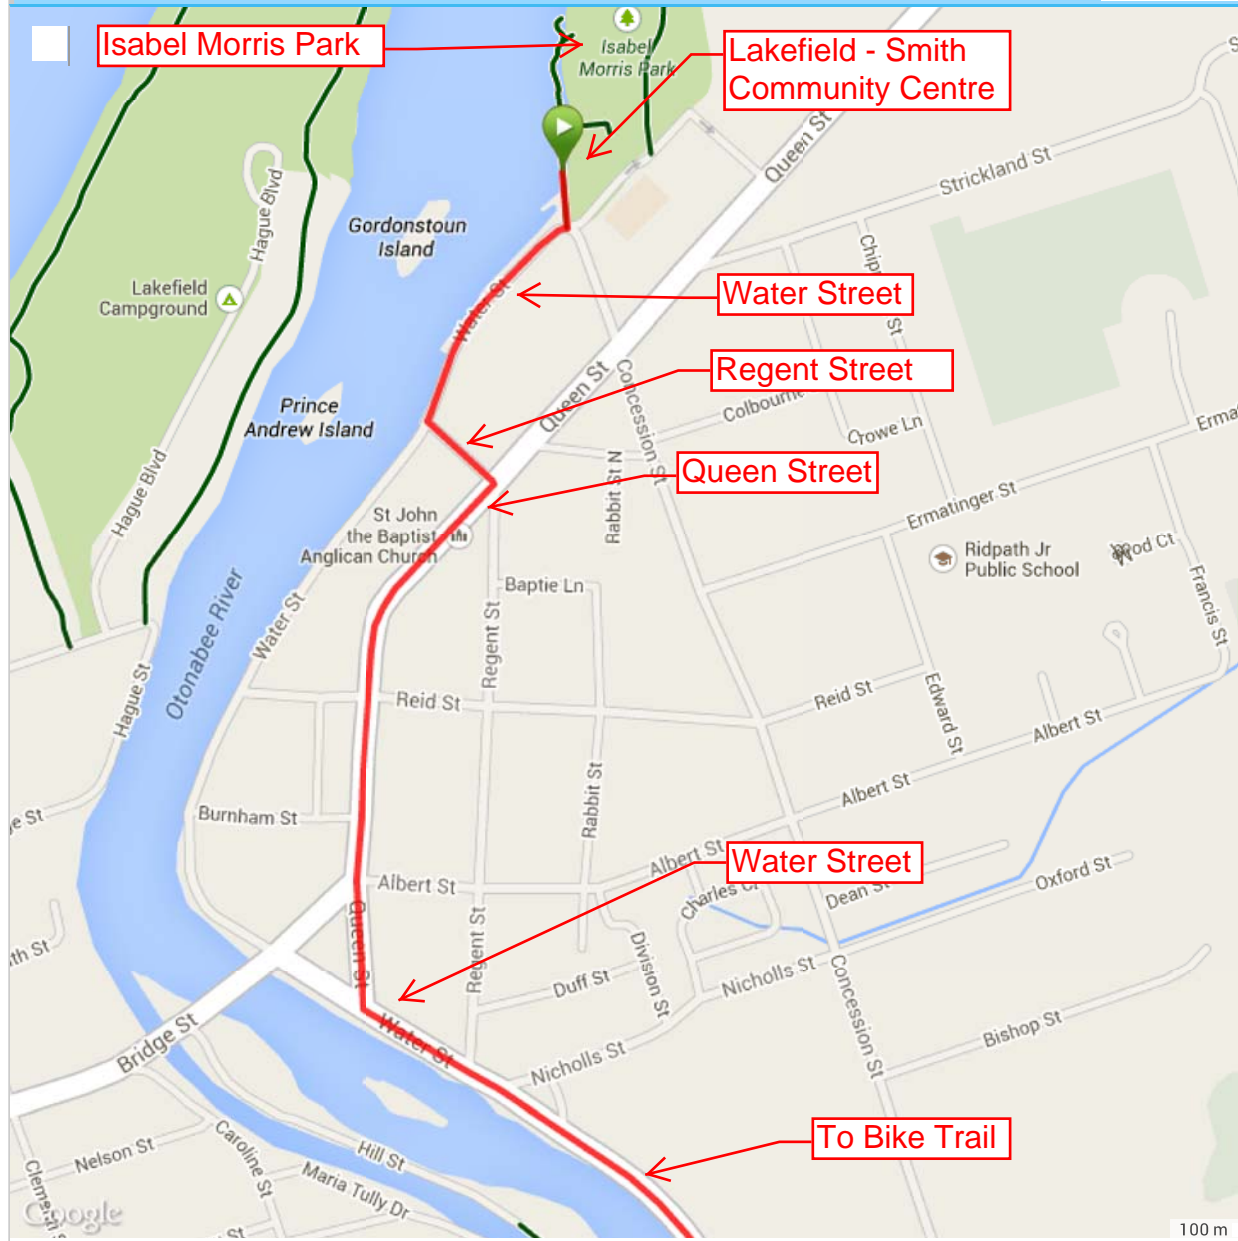

Map 20 A. Lakefield - Peterborough Bike Trail Route - 24 km.

Map 20 A. Lakefield - Peterborough Bike Trail Route - 24 km. [Detail Map](#)

Isabel Morris Park

Lakefield - Smith Community Centre

Water Street

Regent Street

Queen Street

Water Street

To Bike Trail