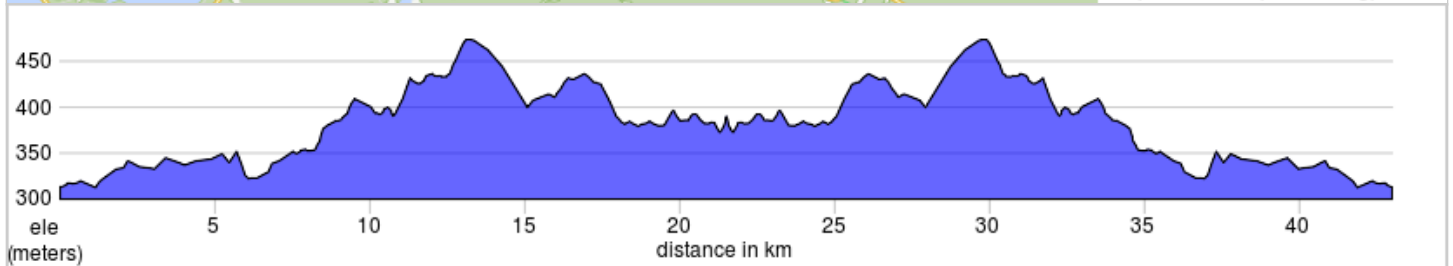

# 12F - West Guilford to Watts Road (return) 43 km

12F - West Guilford to Watts Road (return) 43 km

Num	Prev	Next	Type	Note	Dist
1.	0.0	0.0	▶	Start of route	0.0
2.	0.0	0.4	←	Left onto Kennesis Lake Road, CR 7	0.0
3.	0.4	20.5	→	Slight right onto Kennesis Lake Road, CR 7	0.4
4.	20.5	0.5	←	Left onto Kennesis Lake Road	20.9
5.	0.5	0.6	↻	Aaround at Watts Road and Return to West Guilford	21.5
6.	0.6	20.5	→	Right onto Kennesis Lake Road, CR 7	22.1
7.	20.5	0.4	←	Slight left onto Kennesis Lake Road, CR 7	42.6
8.	0.4	0.0	→	Right into Community Centre	43.0
9.	0.0	0.0	▣	End of route	43.0

43.0 kilometers. +493/-494 meters