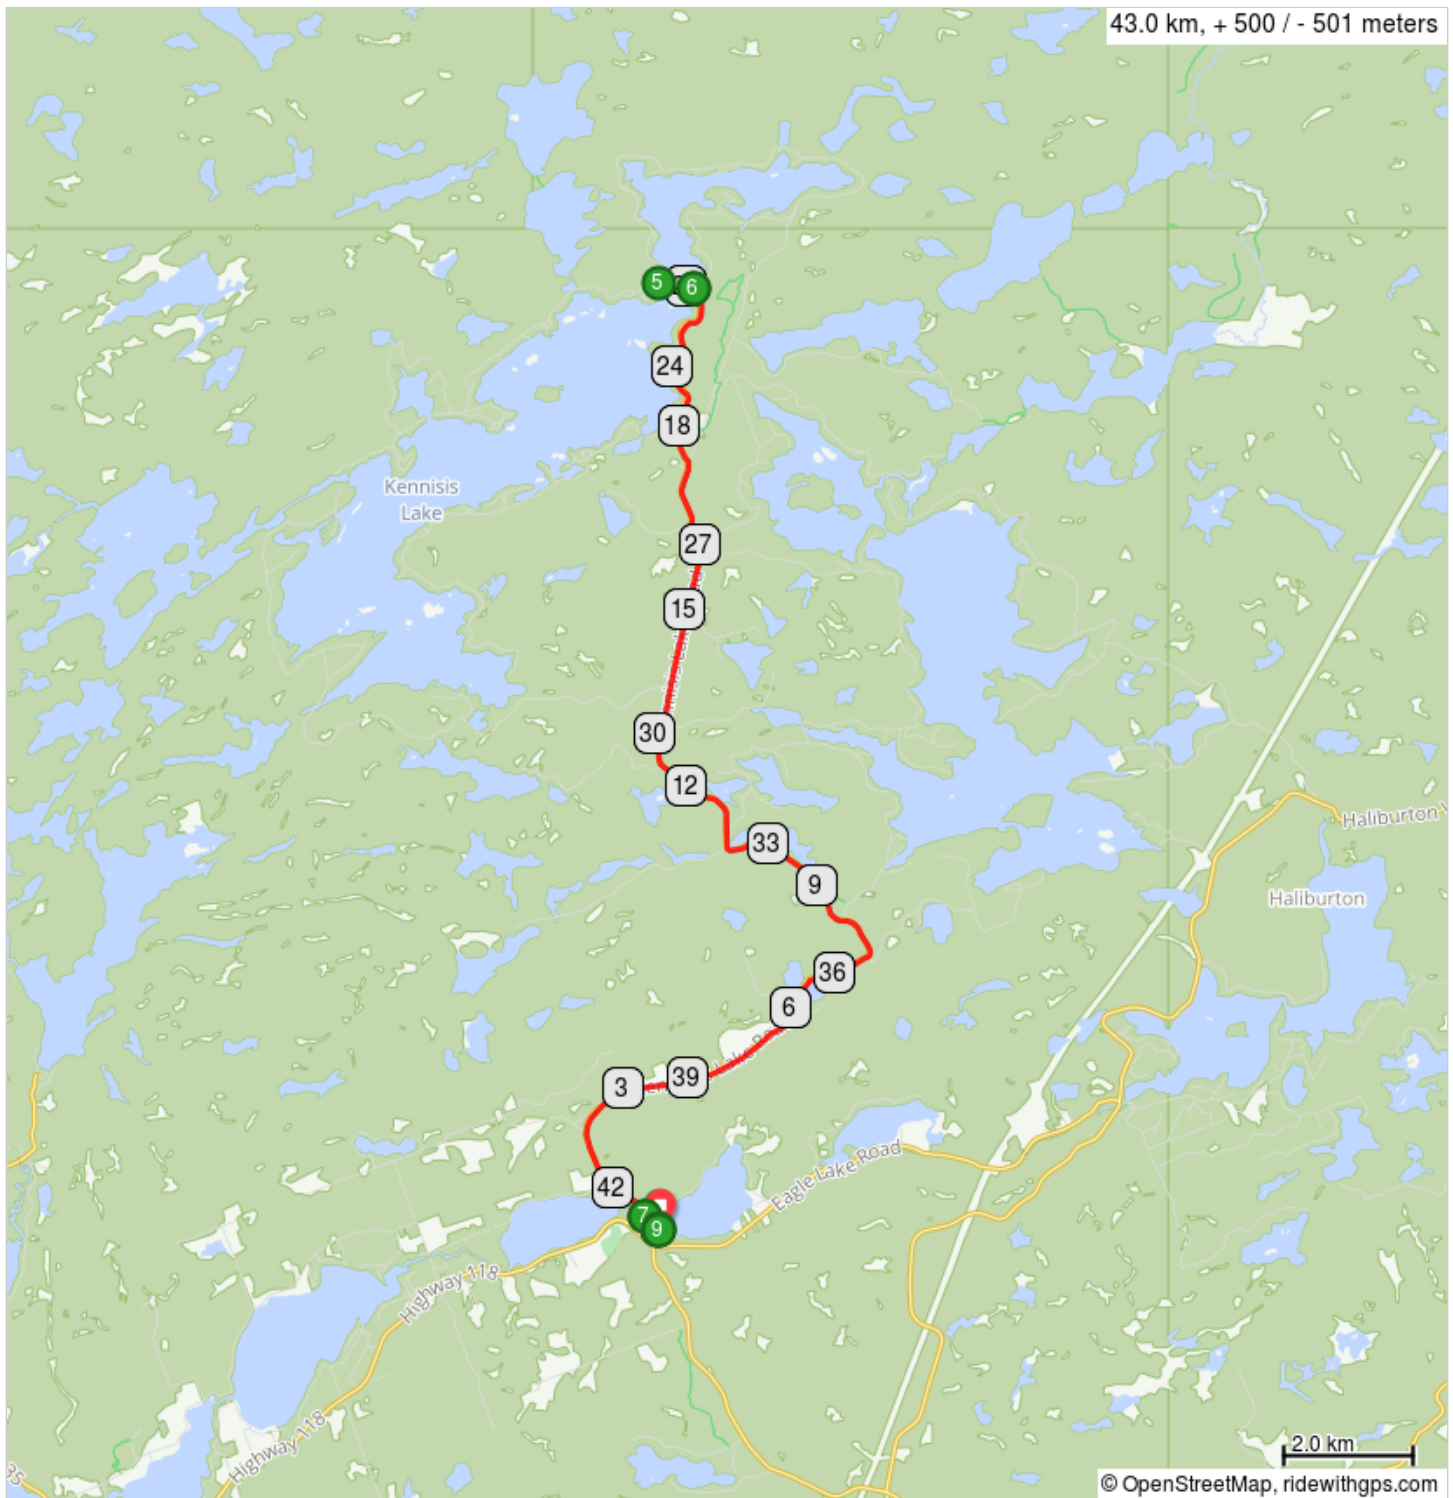

# 12F - West Guilford to Watts Road (return) 43 km

12F - West Guilford to Watts Road (return) 43 km

Num	Prev	Next	Type	Note	Dist
1.	0.0	0.0	▶	Start of route	0.0
2.	0.0	0.4	←	Left onto Kennesis Lake Road, CR 7	0.0
3.	0.4	20.5	→	Slight right onto Kennesis Lake Road, CR 7	0.4
4.	20.5	0.5	←	Left onto Kennesis Lake Road	20.9
5.	0.5	0.6	↻	Aaround at Watts Road and Return to West Guilford	21.5
6.	0.6	20.5	→	Right onto Kennesis Lake Road, CR 7	22.1
7.	20.5	0.4	←	Slight left onto Kennesis Lake Road, CR 7	42.6
8.	0.4	0.0	→	Right into Community Centre	43.0
9.	0.0	0.0	▣	End of route	43.0

43.0 kilometers. +493/-494 meters