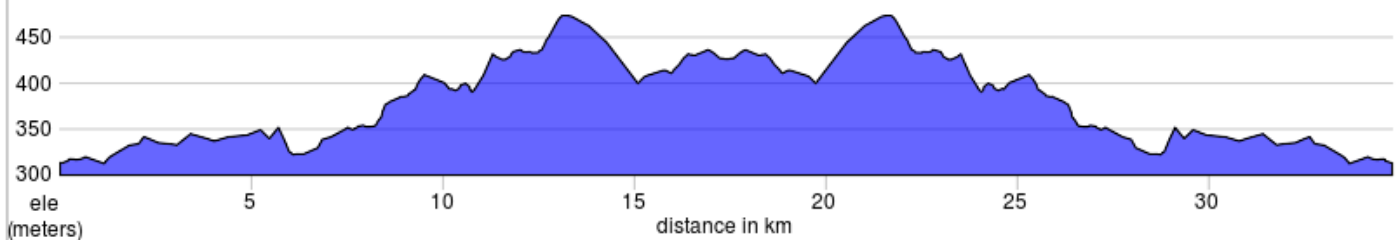

12E - West Guilford to Redkenn Rd (return) 35 km

12E - West Guilford to Redkenn Rd (return) 35 km

Num	Prev	Next	Type	Note	Dist
1.	0.0	0.4	▶	Start of route	0.0
2.	0.4	17.0	➔	Slight right onto Kennesis Lake Road, CR 7	0.4
3.	17.0	17.0	↻	At Redkenn Road around and return to West Guilford	17.4
4.	17.0	0.4	➔	Slight left onto Kennesis Lake Road, CR 7	34.4
5.	0.4	0.0	➔	Right into Community Centre	34.8
6.	0.0	0.0	▣	End of route	34.8

34.8 kilometers. +395/-395 meters