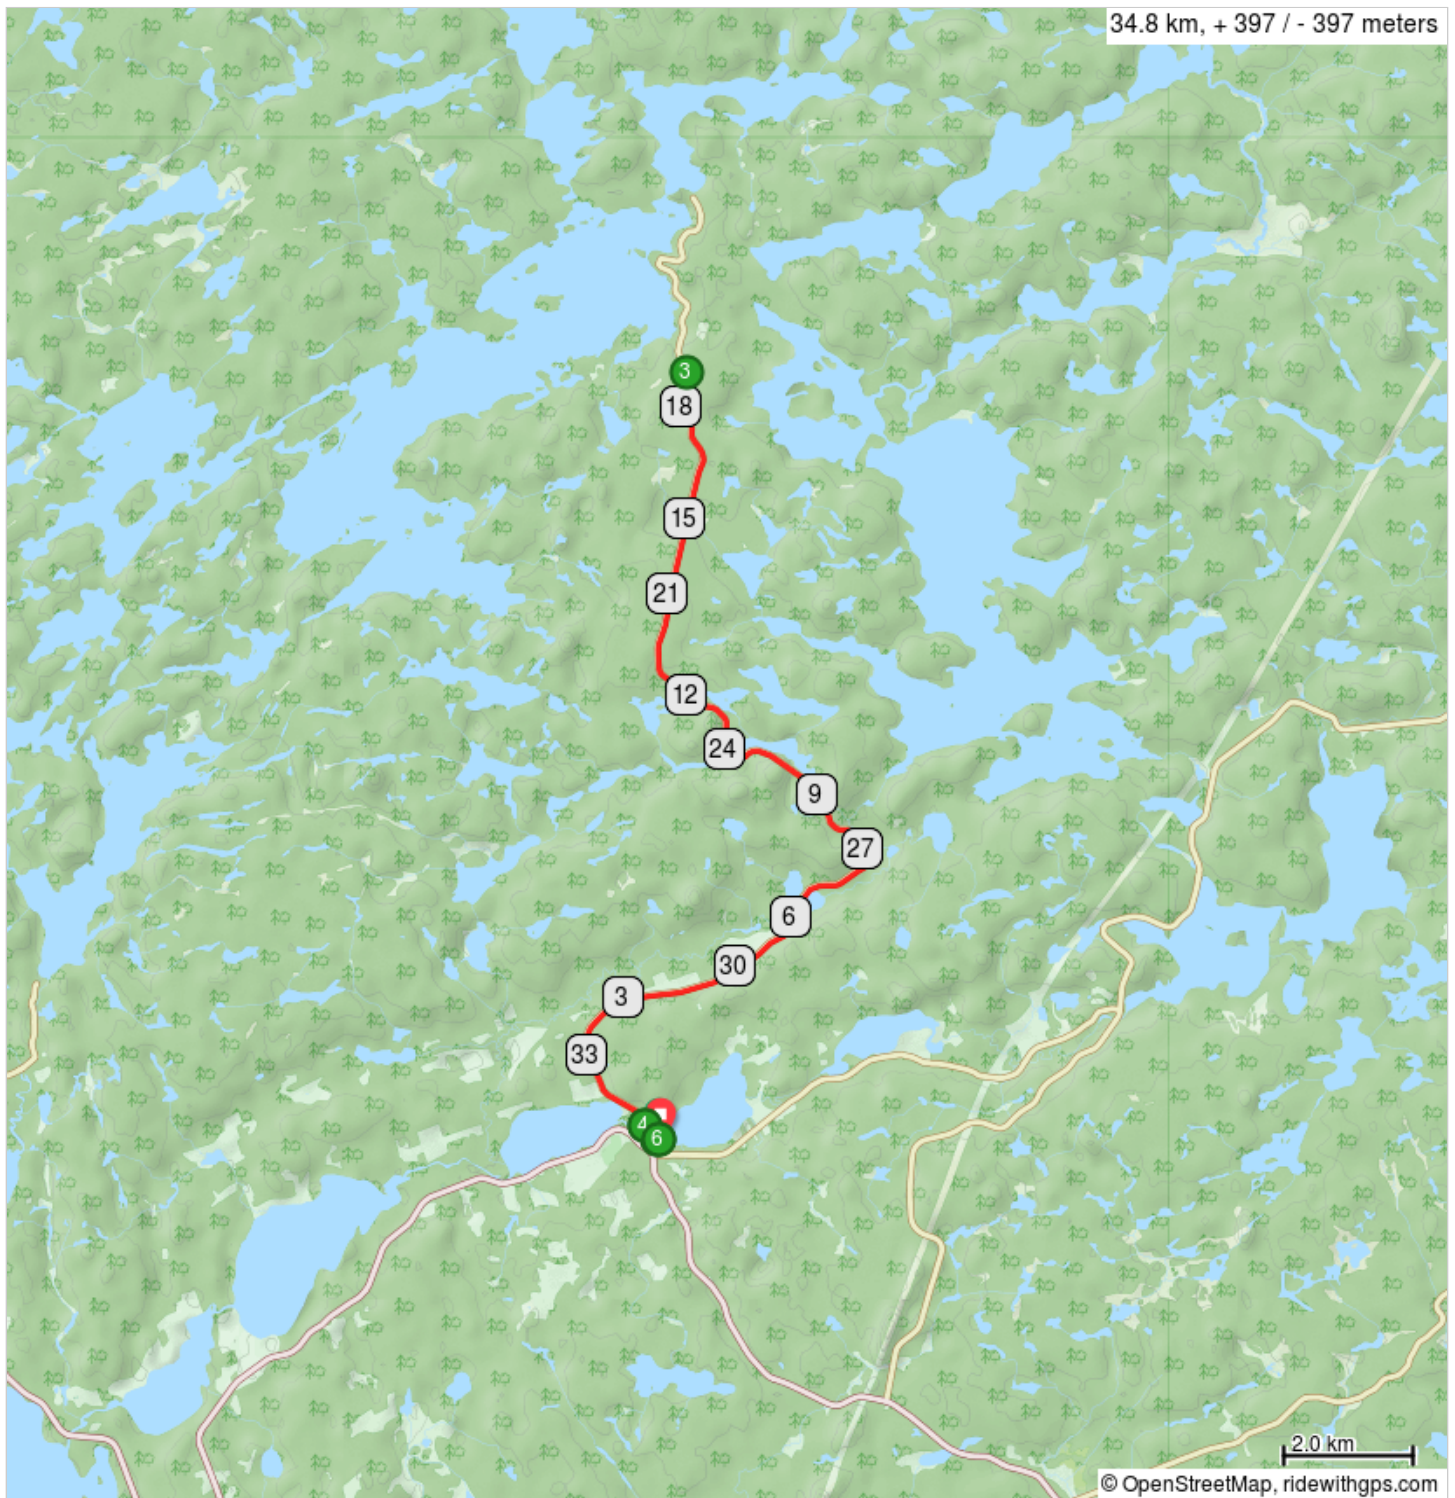

12E - West Guilford to Redkenn Rd (return) 35 km

12E - West Guilford to Redkenn Rd (return) 35 km

Num	Prev	Next	Type	Note	Dist
1.	0.0	0.4	▶	Start of route	0.0
2.	0.4	17.0	➔	Slight right onto Kennesis Lake Road, CR 7	0.4
3.	17.0	17.0	↻	At Redkenn Road around and return to West Guilford	17.4
4.	17.0	0.4	➔	Slight left onto Kennesis Lake Road, CR 7	34.4
5.	0.4	0.0	➔	Right into Community Centre	34.8
6.	0.0	0.0	▣	End of route	34.8

34.8 kilometers. +395/-395 meters