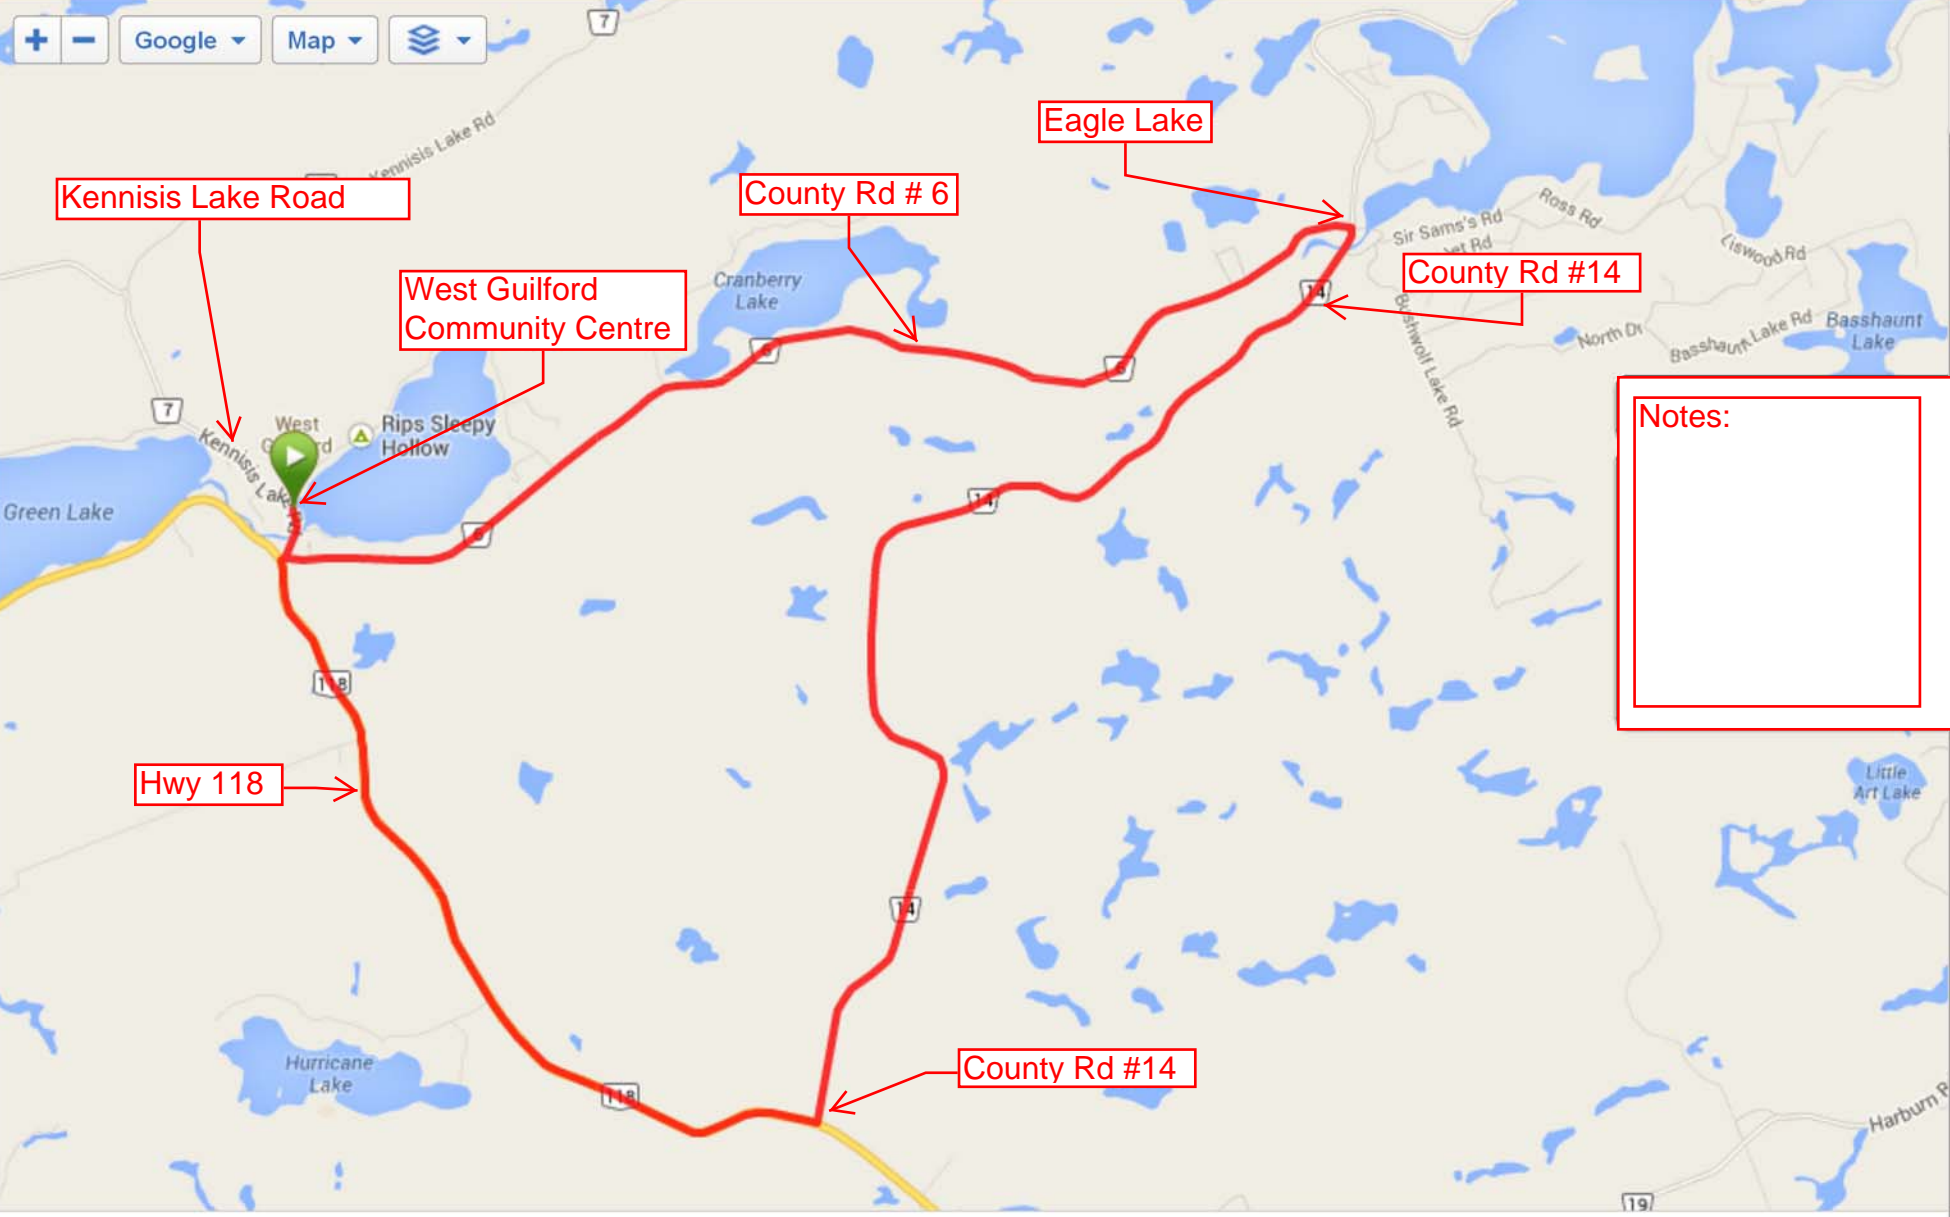

Haliburton Real Easy Ryders

Map # 12 A. West Guilford - Eagle Lake Loop Ride - 23.2 KM

Send to Device Share

Notes: