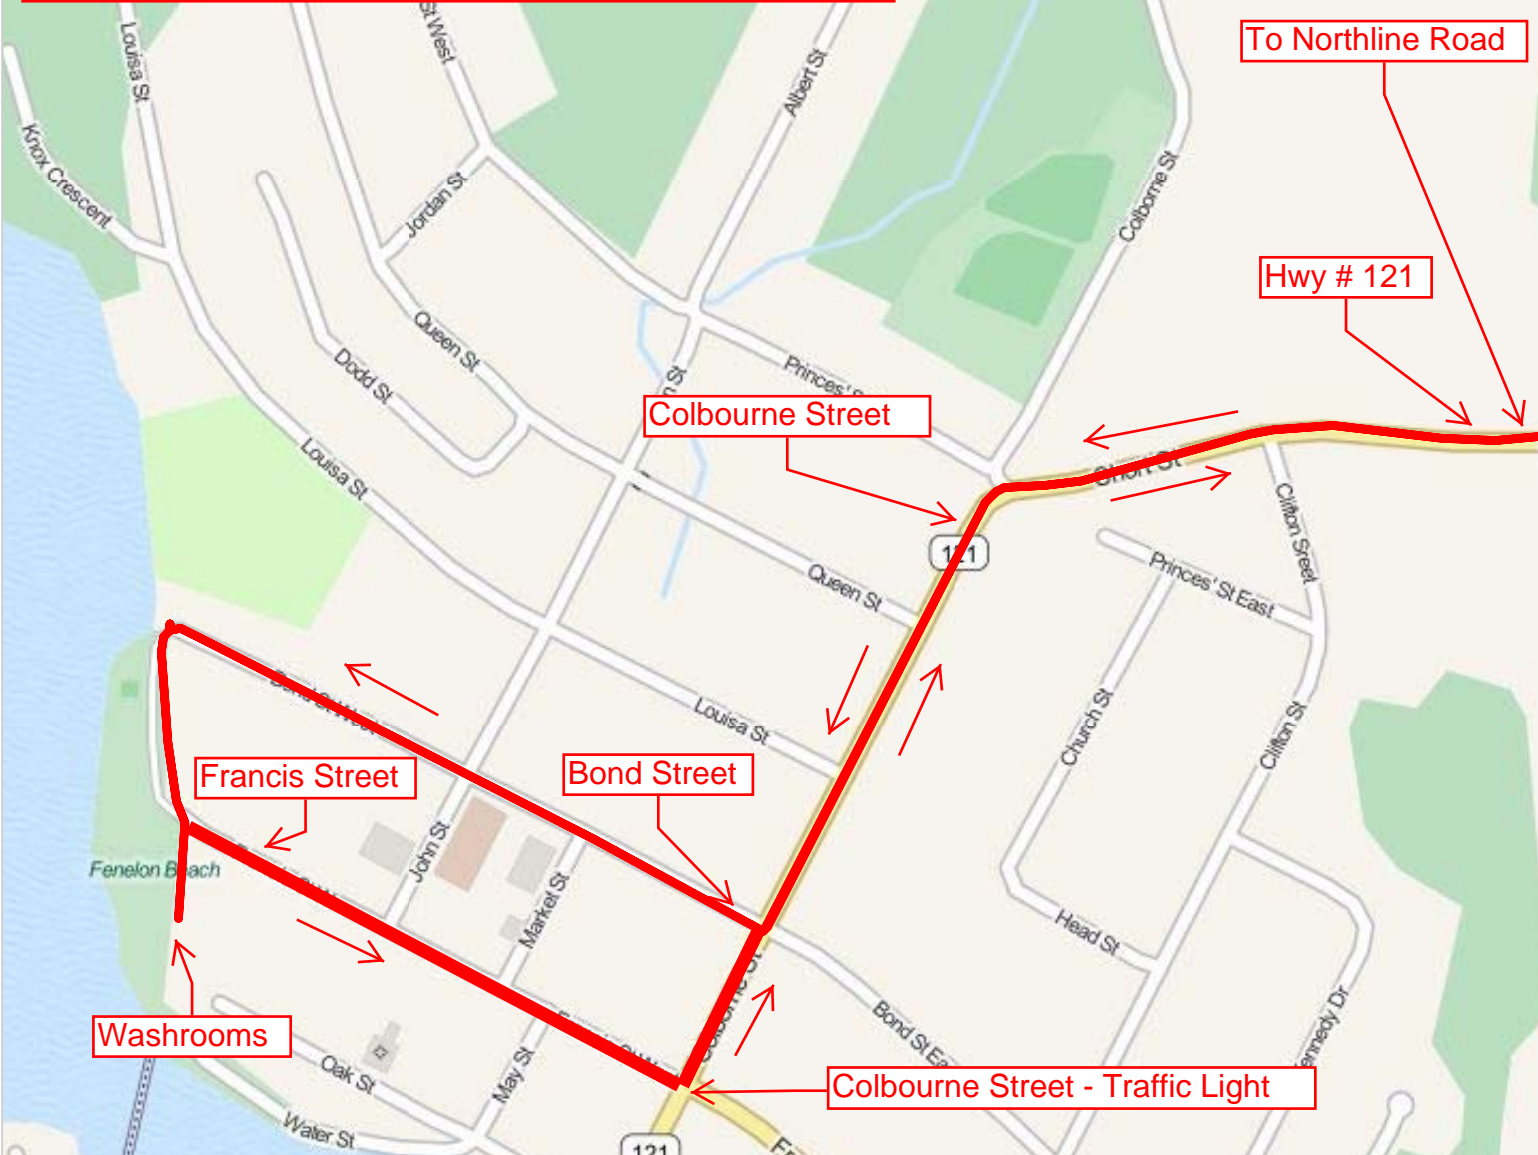

Map # 10. Burnt River - Fenelon Falls Ride - 45 Km.

Map # 10. Burnt River - Fenelon Falls Ride - Detail Map

To Northline Road

Hwy # 121

Colbourne Street

Francis Street

Bond Street

Washrooms

Colbourne Street - Traffic Light