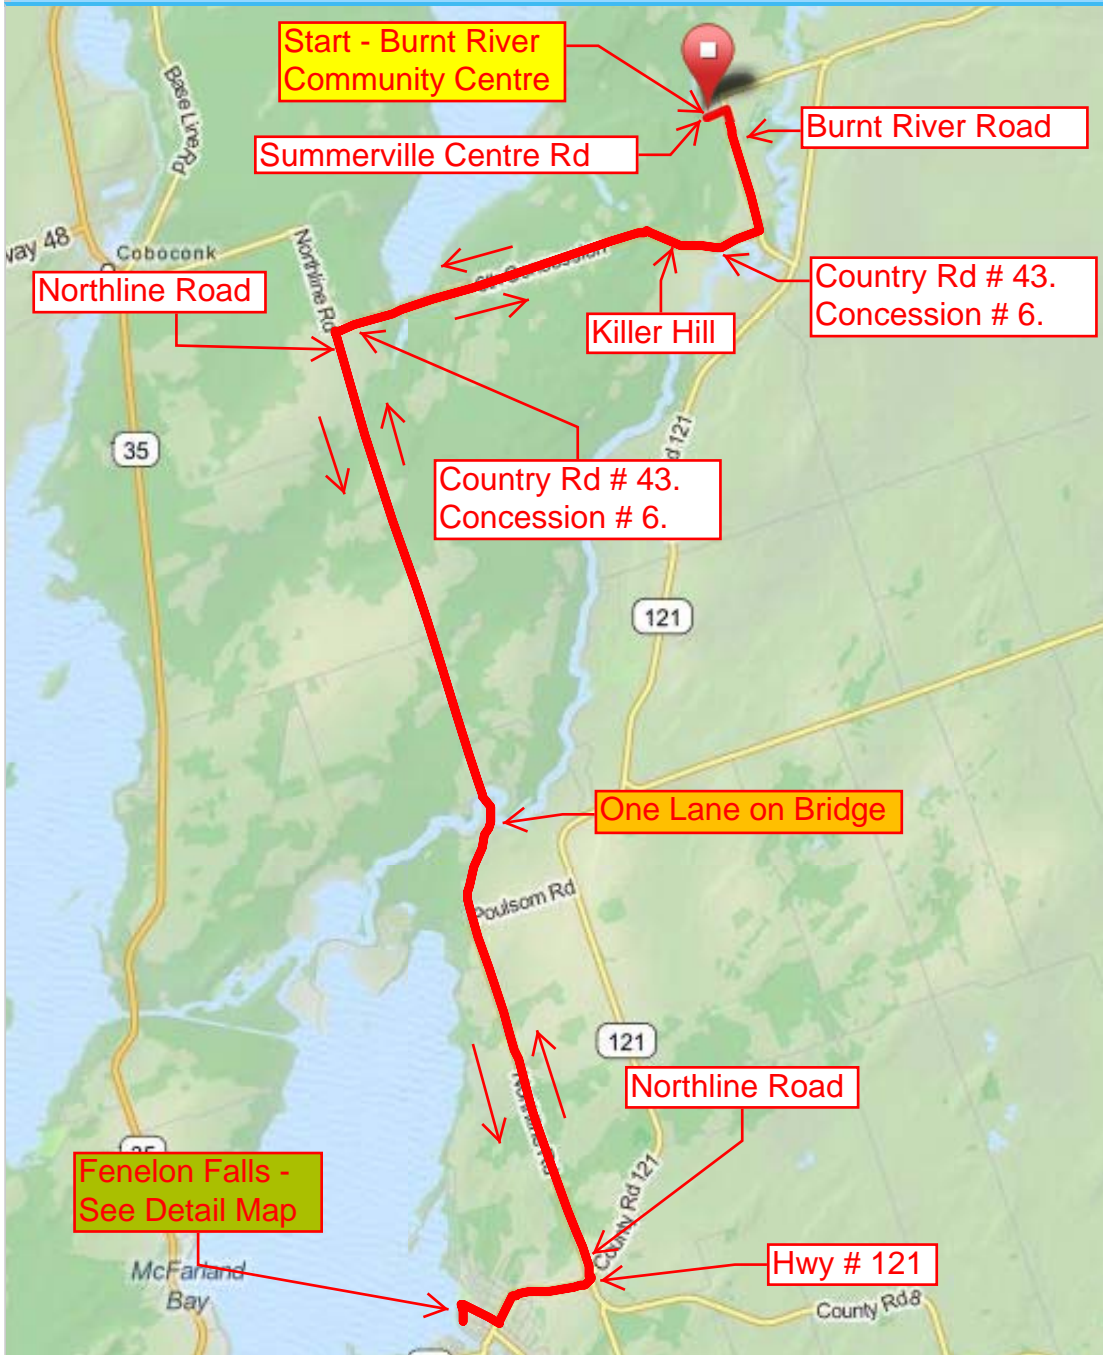

Map # 10. Burnt River - Fenelon Falls Ride - 45 Km.

Map # 10. Burnt River - Fenelon Falls Ride - Detail Map

To Northline Road

Hwy # 121

Colbourne Street

Francis Street

Bond Street

Washrooms

Colbourne Street - Traffic Light